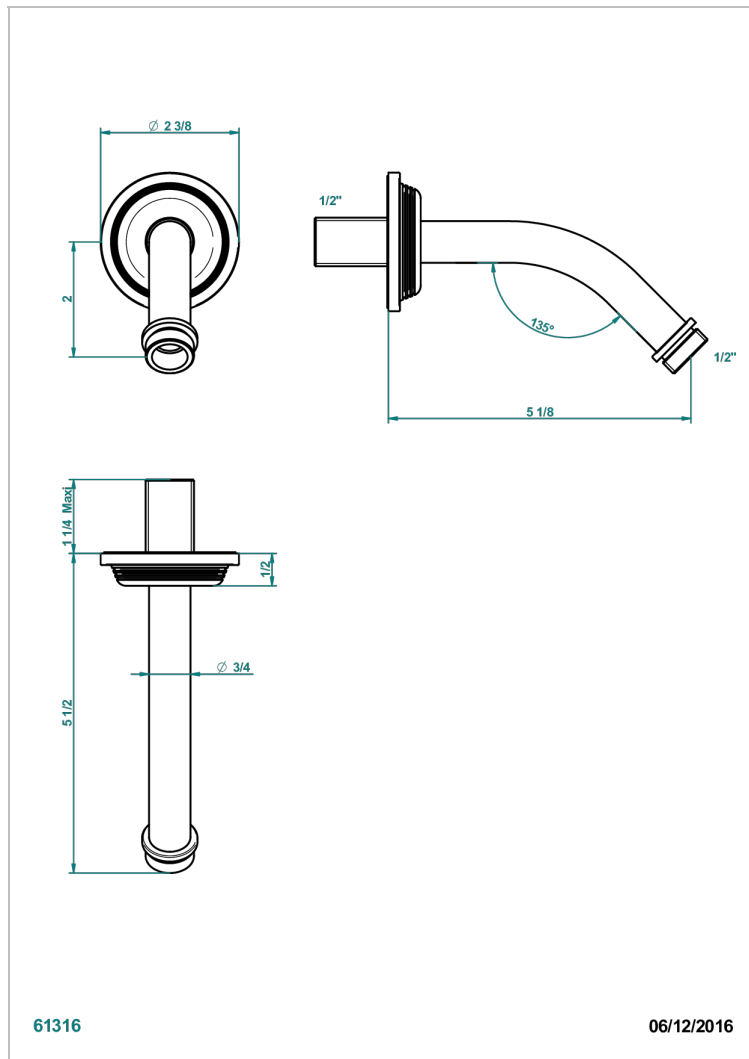

# WEST COAST WITH GUILLOCHE DECOR WITH LEVER

U9D-82

Brazo de ducha lg 120 mm 1/2"

## CARACTERÍSTICAS

- West coast with Guilloché decor with lever
- Brazo de ducha lg 120 mm 1/2"