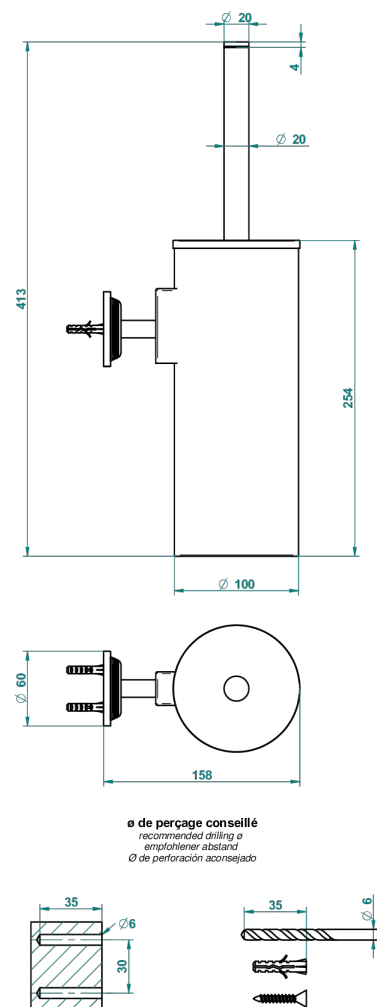

GRAND CENTRAL BLACK ONYX WITH LEVER HANDLES

U9N-4720C

Metal toilet brush holder with brush with cover wall mounted

61314

06/12/2016

CHARACTERISTIC

- Grand central Black Onyx with lever handles
- Metal toilet brush holder with brush with cover wall mounted

AVAILABLE FINITIONS

Black ceram - D30
Blush PVD - H62
Brass color PVD - H49
Brown bronze color PVD - F33
Chrome polished - A02
Copper antique matt, coated - H07

Gold color PVD - H52
Gold mat - F07
Gold polished - F01
Graphite PVD - H64
Light coated bronze - D01
Matt Umber PVD - H67

Matt blush PVD - H60
Matt brass color PVD - H50
Matt brown bronze color PVD - F34
Matt chrome (American satin) - C02
Matt gold color PVD - H53
Matt graphite PVD - H65

Matt nickel (American satin) - C01
Matt nickel color PVD - H56
Natural smoked Brass - A13
Nickel antique / Sovereign - H28
Nickel color PVD - H55
Nickel polished - B01

Soft gold - F30
Soft matt gold - F31
Umber PVD - H66