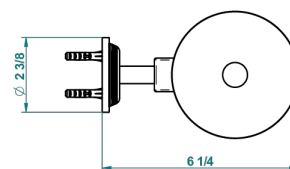

GRAND CENTRAL BLACK ONYX WITH LEVER HANDLES

U9N-4720C

Metal toilet brush holder with brush with cover wall mounted

61314

06/12/2016

CHARACTERISTIC

- Grand central Black Onyx with lever handles
- Metal toilet brush holder with brush with cover wall mounted

AVAILABLE FINITIONS

Black ceram - D30
Blush PVD - H62
Brass color PVD - H49
Brown bronze color PVD - F33
Chrome polished - A02
Copper antique matt, coated - H07

Gold color PVD - H52
Gold mat - F07
Gold polished - F01
Graphite PVD - H64
Light coated bronze - D01
Matt Umber PVD - H67

Matt blush PVD - H60
Matt brass color PVD - H50
Matt brown bronze color PVD - F34
Matt chrome (American satin) - C02
Matt gold color PVD - H53
Matt graphite PVD - H65

Matt nickel (American satin) - C01
Matt nickel color PVD - H56
Natural smoked Brass - A13
Nickel antique / Sovereign - H28
Nickel color PVD - H55
Nickel polished - B01

Soft gold - F30
Soft matt gold - F31
Umber PVD - H66