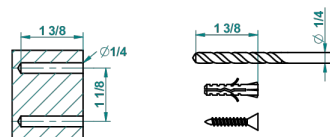

GRAND CENTRAL BLACK ONYX WITH LEVER HANDLES

U9N-4720C

Metal toilet brush holder with brush with cover wall mounted

61314

06/12/2016

CHARACTERISTIC

- Grand central Black Onyx with lever handles
- Metal toilet brush holder with brush with cover wall mounted

AVAILABLE FINITIONS

Black ceram - D30
Blush PVD - H62
Brass color PVD - H49
Brown bronze color PVD - F33
Chrome polished - A02
Copper antique matt, coated - H07

Gold color PVD - H52
Gold mat - F07
Gold polished - F01
Graphite PVD - H64
Light coated bronze - D01
Matt Umber PVD - H67

Matt blush PVD - H60
Matt brass color PVD - H50
Matt brown bronze color PVD - F34
Matt chrome (American satin) - C02
Matt gold color PVD - H53
Matt graphite PVD - H65

Matt nickel (American satin) - C01
Matt nickel color PVD - H56
Natural smoked Brass - A13
Nickel antique / Sovereign - H28
Nickel color PVD - H55
Nickel polished - B01

Soft gold - F30
Soft matt gold - F31
Umber PVD - H66