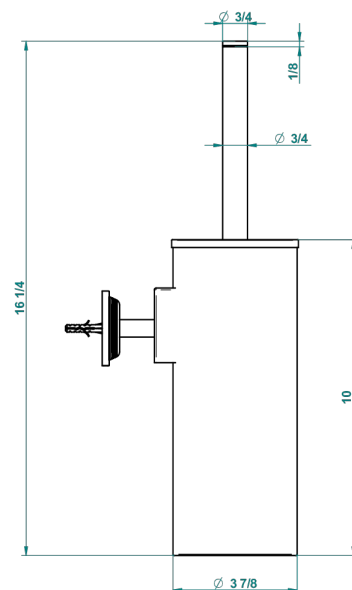

GRAND CENTRAL BLACK ONYX WITH LEVER HANDLES

U9N-4720C

Metal toilet brush holder with brush with cover wall mounted

61314

06/12/2016

CHARACTERISTIC

- Grand central Black Onyx with lever handles
- Metal toilet brush holder with brush with cover wall mounted

AVAILABLE FINITIONS

Black ceram - D30
Blush PVD - H62
Brass color PVD - H49
Brown bronze color PVD - F33
Chrome polished - A02
Copper antique matt, coated - H07

Gold color PVD - H52
Gold mat - F07
Gold polished - F01
Graphite PVD - H64
Light coated bronze - D01
Matt Umber PVD - H67

Matt blush PVD - H60
Matt brass color PVD - H50
Matt brown bronze color PVD - F34
Matt chrome (American satin) - C02
Matt gold color PVD - H53
Matt graphite PVD - H65

Matt nickel (American satin) - C01
Matt nickel color PVD - H56
Natural smoked Brass - A13
Nickel antique / Sovereign - H28
Nickel color PVD - H55
Nickel polished - B01

Soft gold - F30
Soft matt gold - F31
Umber PVD - H66