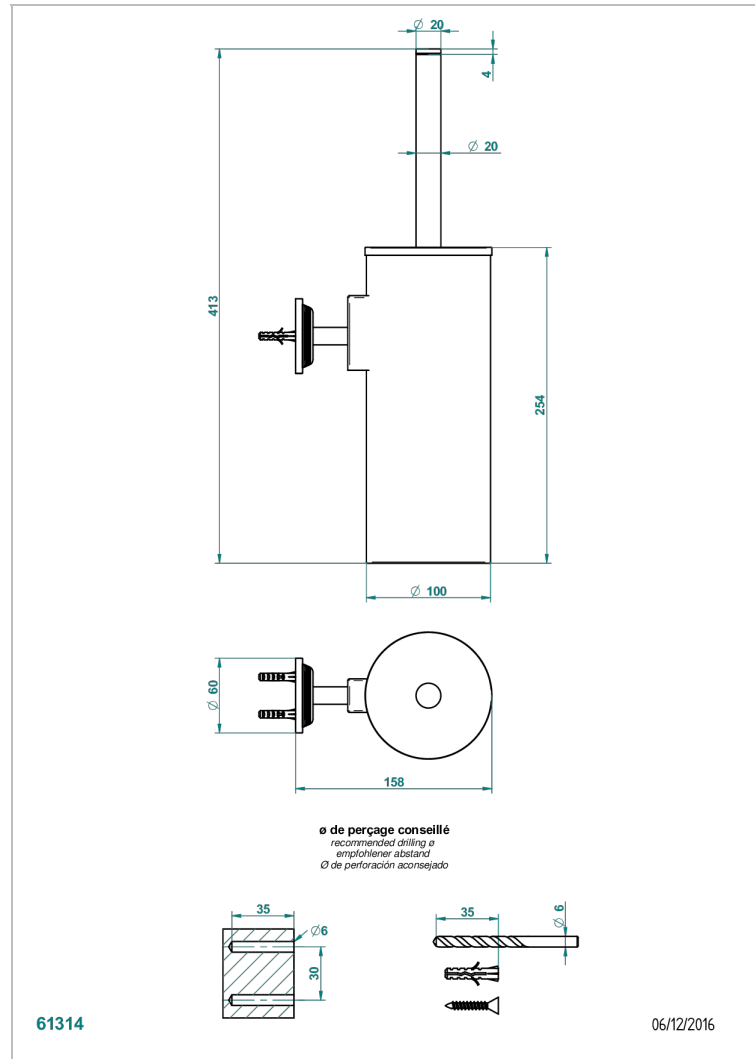

GRAND CENTRAL METAL WITH LEVER HANDLES

U9L-4720C

Metal toilet brush holder with brush with cover wall mounted

THG[®]
PARIS

CHARACTERISTIC

- Grand central Metal with lever handles
- Metal toilet brush holder with brush with cover wall mounted