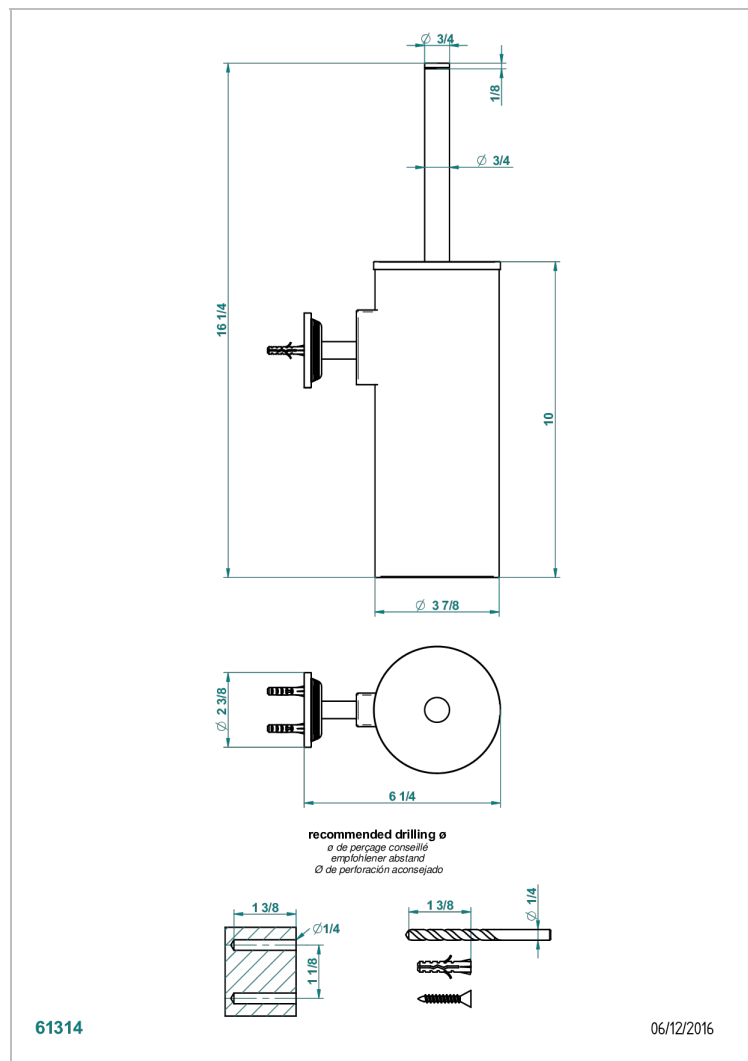

GRAND CENTRAL METAL WITH LEVER HANDLES

U9L-4720C

Metal toilet brush holder with brush with cover wall mounted

CHARACTERISTIC

- Grand central Metal with lever handles
- Metal toilet brush holder with brush with cover wall mounted