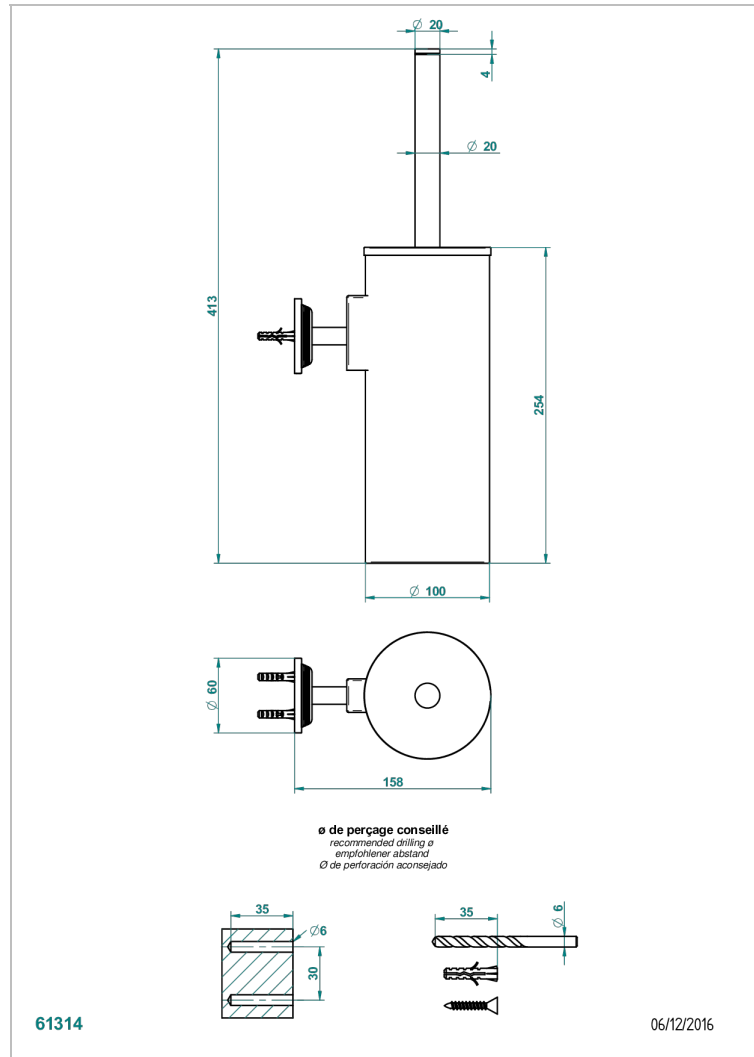

GRAND CENTRAL METAL

U9K-4720C

Metal toilet brush holder with brush with cover wall mounted

CHARACTERISTIC

- Grand central Metal
- Metal toilet brush holder with brush with cover wall mounted

AVAILABLE FINITIONS