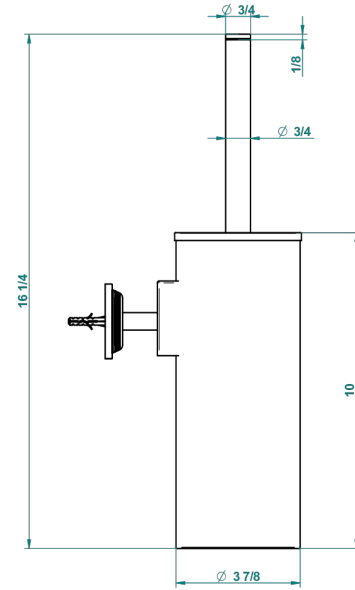

GRAND CENTRAL METAL

U9K-4720C

Metal toilet brush holder with brush with cover wall mounted

61314

06/12/2016

CHARACTERISTIC

- Grand central Metal
- Metal toilet brush holder with brush with cover wall mounted

AVAILABLE FINITIONS

Black ceram - D30
Blush PVD - H62
Brass color PVD - H49
Brown bronze color PVD - F33
Chrome polished - A02
Copper antique matt, coated - H07

Gold color PVD - H52
Gold mat - F07
Gold polished - F01
Graphite PVD - H64
Light coated bronze - D01
Matt Umber PVD - H67

Matt blush PVD - H60
Matt brass color PVD - H50
Matt brown bronze color PVD - F34
Matt chrome (American satin) - C02
Matt gold color PVD - H53
Matt graphite PVD - H65

Matt nickel (American satin) - C01
Matt nickel color PVD - H56
Natural smoked Brass - A13
Nickel antique / Sovereign - H28
Nickel color PVD - H55
Nickel polished - B01

Polished chrome with gold inlay - GA1
Soft gold - F30
Soft matt gold - F31
Umber PVD - H66