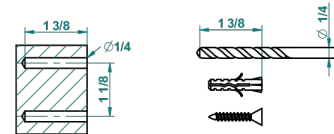

GRAND CENTRAL METAL

U9K-4720C

Metal toilet brush holder with brush with cover wall mounted

61314

06/12/2016

CHARACTERISTIC

- Grand central Metal
- Metal toilet brush holder with brush with cover wall mounted

AVAILABLE FINITIONS

Black ceram - D30
Blush PVD - H62
Brass color PVD - H49
Brown bronze color PVD - F33
Chrome polished - A02
Copper antique matt, coated - H07

Gold color PVD - H52
Gold mat - F07
Gold polished - F01
Graphite PVD - H64
Light coated bronze - D01
Matt Umber PVD - H67

Matt blush PVD - H60
Matt brass color PVD - H50
Matt brown bronze color PVD - F34
Matt chrome (American satin) - C02
Matt gold color PVD - H53
Matt graphite PVD - H65

Matt nickel (American satin) - C01
Matt nickel color PVD - H56
Natural smoked Brass - A13
Nickel antique / Sovereign - H28
Nickel color PVD - H55
Nickel polished - B01

Polished chrome with gold inlay - GA1
Soft gold - F30
Soft matt gold - F31
Umber PVD - H66