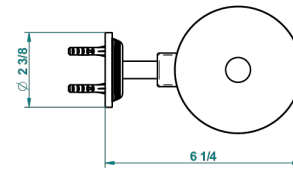

GRAND CENTRAL METAL

U9K-4720C

Metal toilet brush holder with brush with cover wall mounted

61314

06/12/2016

CHARACTERISTIC

- Grand central Metal
- Metal toilet brush holder with brush with cover wall mounted

AVAILABLE FINITIONS

Black ceram - D30
Blush PVD - H62
Brass color PVD - H49
Brown bronze color PVD - F33
Chrome polished - A02
Copper antique matt, coated - H07

Gold color PVD - H52
Gold mat - F07
Gold polished - F01
Graphite PVD - H64
Light coated bronze - D01
Matt Umber PVD - H67

Matt blush PVD - H60
Matt brass color PVD - H50
Matt brown bronze color PVD - F34
Matt chrome (American satin) - C02
Matt gold color PVD - H53
Matt graphite PVD - H65

Matt nickel (American satin) - C01
Matt nickel color PVD - H56
Natural smoked Brass - A13
Nickel antique / Sovereign - H28
Nickel color PVD - H55
Nickel polished - B01

Polished chrome with gold inlay - GA1
Soft gold - F30
Soft matt gold - F31
Umber PVD - H66