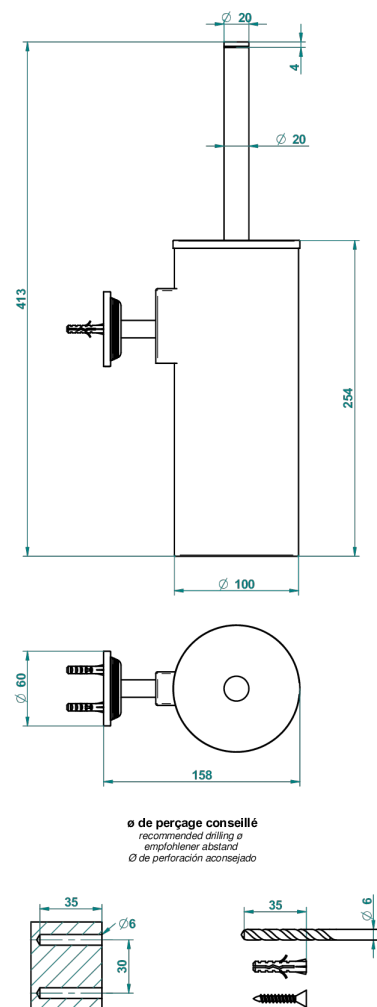

WEST COAST WHITE ONYX WITH LEVER HANDLES

U9H-4720C

Metal toilet brush holder with brush with cover wall mounted

61314

06/12/2016

CHARACTERISTIC

- West Coast White Onyx with lever handles
- Metal toilet brush holder with brush with cover wall mounted

AVAILABLE FINITIONS

Black ceram - D30
Blush PVD - H62
Brass color PVD - H49
Brown bronze color PVD - F33
Chrome polished - A02
Copper antique matt, coated - H07

Gold color PVD - H52
Gold mat - F07
Gold polished - F01
Graphite PVD - H64
Light coated bronze - D01
Matt Umber PVD - H67

Matt blush PVD - H60
Matt brass color PVD - H50
Matt brown bronze color PVD - F34
Matt chrome (American satin) - C02
Matt gold color PVD - H53
Matt graphite PVD - H65

Matt nickel (American satin) - C01
Matt nickel color PVD - H56
Natural smoked Brass - A13
Nickel antique / Sovereign - H28
Nickel color PVD - H55
Nickel polished - B01

Soft gold - F30
Soft matt gold - F31
Umber PVD - H66