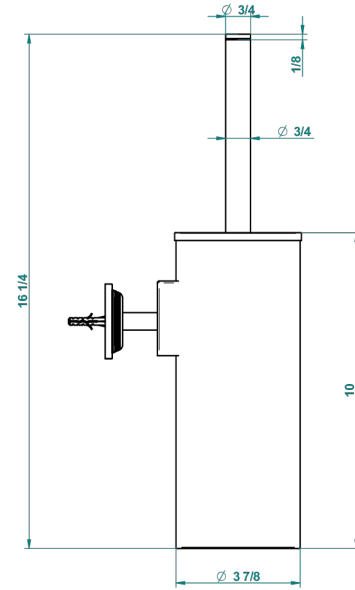

WEST COAST WHITE ONYX WITH LEVER HANDLES

U9H-4720C

Metal toilet brush holder with brush with cover wall mounted

61314

06/12/2016

CHARACTERISTIC

- West Coast White Onyx with lever handles
- Metal toilet brush holder with brush with cover wall mounted

AVAILABLE FINITIONS

Black ceram - D30
Blush PVD - H62
Brass color PVD - H49
Brown bronze color PVD - F33
Chrome polished - A02
Copper antique matt, coated - H07

Gold color PVD - H52
Gold mat - F07
Gold polished - F01
Graphite PVD - H64
Light coated bronze - D01
Matt Umber PVD - H67

Matt blush PVD - H60
Matt brass color PVD - H50
Matt brown bronze color PVD - F34
Matt chrome (American satin) - C02
Matt gold color PVD - H53
Matt graphite PVD - H65

Matt nickel (American satin) - C01
Matt nickel color PVD - H56
Natural smoked Brass - A13
Nickel antique / Sovereign - H28
Nickel color PVD - H55
Nickel polished - B01

Soft gold - F30
Soft matt gold - F31
Umber PVD - H66