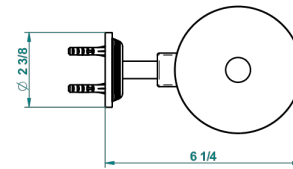

WEST COAST WHITE ONYX WITH LEVER HANDLES

U9H-4720C

Metal toilet brush holder with brush with cover wall mounted

61314

06/12/2016

CHARACTERISTIC

- West Coast White Onyx with lever handles
- Metal toilet brush holder with brush with cover wall mounted

AVAILABLE FINITIONS

Black ceram - D30
Blush PVD - H62
Brass color PVD - H49
Brown bronze color PVD - F33
Chrome polished - A02
Copper antique matt, coated - H07

Gold color PVD - H52
Gold mat - F07
Gold polished - F01
Graphite PVD - H64
Light coated bronze - D01
Matt Umber PVD - H67

Matt blush PVD - H60
Matt brass color PVD - H50
Matt brown bronze color PVD - F34
Matt chrome (American satin) - C02
Matt gold color PVD - H53
Matt graphite PVD - H65

Matt nickel (American satin) - C01
Matt nickel color PVD - H56
Natural smoked Brass - A13
Nickel antique / Sovereign - H28
Nickel color PVD - H55
Nickel polished - B01

Soft gold - F30
Soft matt gold - F31
Umber PVD - H66