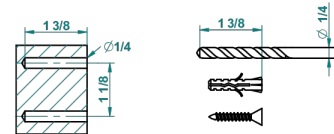

WEST COAST WHITE ONYX WITH LEVER HANDLES

U9H-4720C

Metal toilet brush holder with brush with cover wall mounted

61314

06/12/2016

CHARACTERISTIC

- West Coast White Onyx with lever handles
- Metal toilet brush holder with brush with cover wall mounted

AVAILABLE FINITIONS

Black ceram - D30
Blush PVD - H62
Brass color PVD - H49
Brown bronze color PVD - F33
Chrome polished - A02
Copper antique matt, coated - H07

Gold color PVD - H52
Gold mat - F07
Gold polished - F01
Graphite PVD - H64
Light coated bronze - D01
Matt Umber PVD - H67

Matt blush PVD - H60
Matt brass color PVD - H50
Matt brown bronze color PVD - F34
Matt chrome (American satin) - C02
Matt gold color PVD - H53
Matt graphite PVD - H65

Matt nickel (American satin) - C01
Matt nickel color PVD - H56
Natural smoked Brass - A13
Nickel antique / Sovereign - H28
Nickel color PVD - H55
Nickel polished - B01

Soft gold - F30
Soft matt gold - F31
Umber PVD - H66