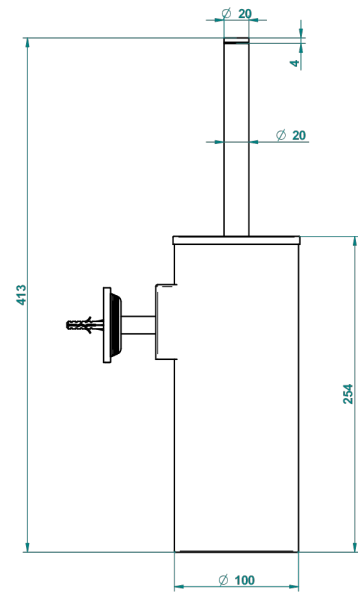

WEST COAST WHITE ONYX

U9G-4720C

Metal toilet brush holder with brush with cover wall mounted

THG®
PARIS

61314

06/12/2016

CHARACTERISTIC

- West Coast White Onyx
- Metal toilet brush holder with brush with cover wall mounted

AVAILABLE FINITIONS

Black ceram - D30
Blush PVD - H62
Brass color PVD - H49
Brown bronze color PVD - F33
Chrome polished - A02
Copper antique matt, coated - H07

Gold color PVD - H52
Gold mat - F07
Gold polished - F01
Graphite PVD - H64
Light coated bronze - D01
Matt Umber PVD - H67

Matt blush PVD - H60
Matt brass color PVD - H50
Matt brown bronze color PVD - F34
Matt chrome (American satin) - C02
Matt gold color PVD - H53
Matt graphite PVD - H65

Matt nickel (American satin) - C01
Matt nickel color PVD - H56
Natural smoked Brass - A13
Nickel antique / Sovereign - H28
Nickel color PVD - H55
Nickel polished - B01

Soft gold - F30
Soft matt gold - F31
Umber PVD - H66