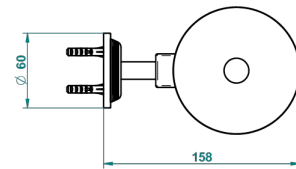

WEST COAST WHITE ONYX

U9G-4720C

Metal toilet brush holder with brush with cover wall mounted

THG®
PARIS

61314

06/12/2016

CHARACTERISTIC

- West Coast White Onyx
- Metal toilet brush holder with brush with cover wall mounted

AVAILABLE FINITIONS

Black ceram - D30
Blush PVD - H62
Brass color PVD - H49
Brown bronze color PVD - F33
Chrome polished - A02
Copper antique matt, coated - H07

Gold color PVD - H52
Gold mat - F07
Gold polished - F01
Graphite PVD - H64
Light coated bronze - D01
Matt Umber PVD - H67

Matt blush PVD - H60
Matt brass color PVD - H50
Matt brown bronze color PVD - F34
Matt chrome (American satin) - C02
Matt gold color PVD - H53
Matt graphite PVD - H65

Matt nickel (American satin) - C01
Matt nickel color PVD - H56
Natural smoked Brass - A13
Nickel antique / Sovereign - H28
Nickel color PVD - H55
Nickel polished - B01

Soft gold - F30
Soft matt gold - F31
Umber PVD - H66