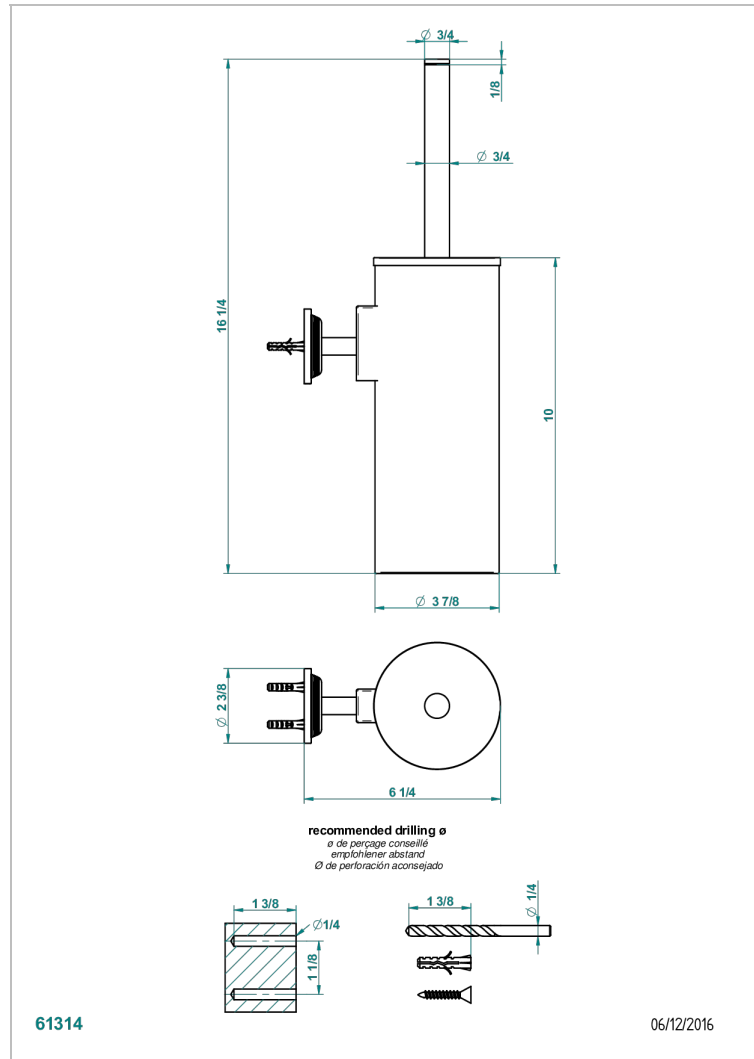

# WEST COAST WHITE ONYX

U9G-4720C

Metal toilet brush holder with brush with cover wall mounted

## CHARACTERISTIC

- West Coast White Onyx
- Metal toilet brush holder with brush with cover wall mounted