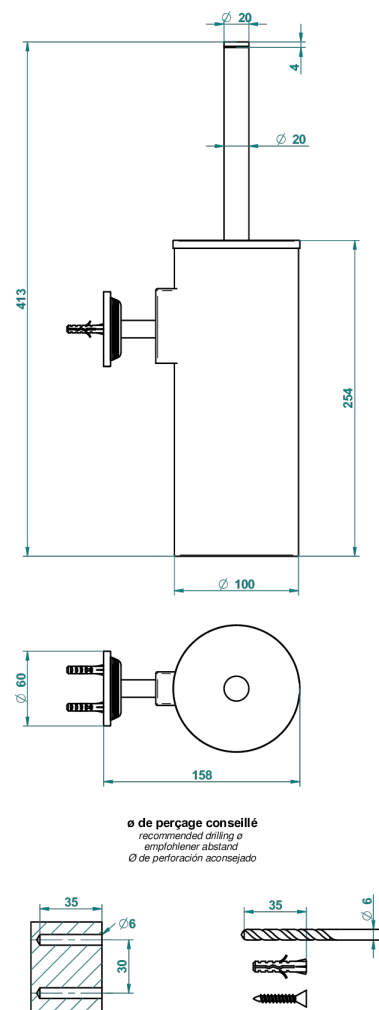

WEST COAST METAL WITH LEVER

U9B-4720C

Escobillero mural y escobilla con tapa

THG[®]
PARIS

61314

06/12/2016

CARACTERÍSTICAS

- West Coast Metal with lever
- Escobillero mural y escobilla con tapa