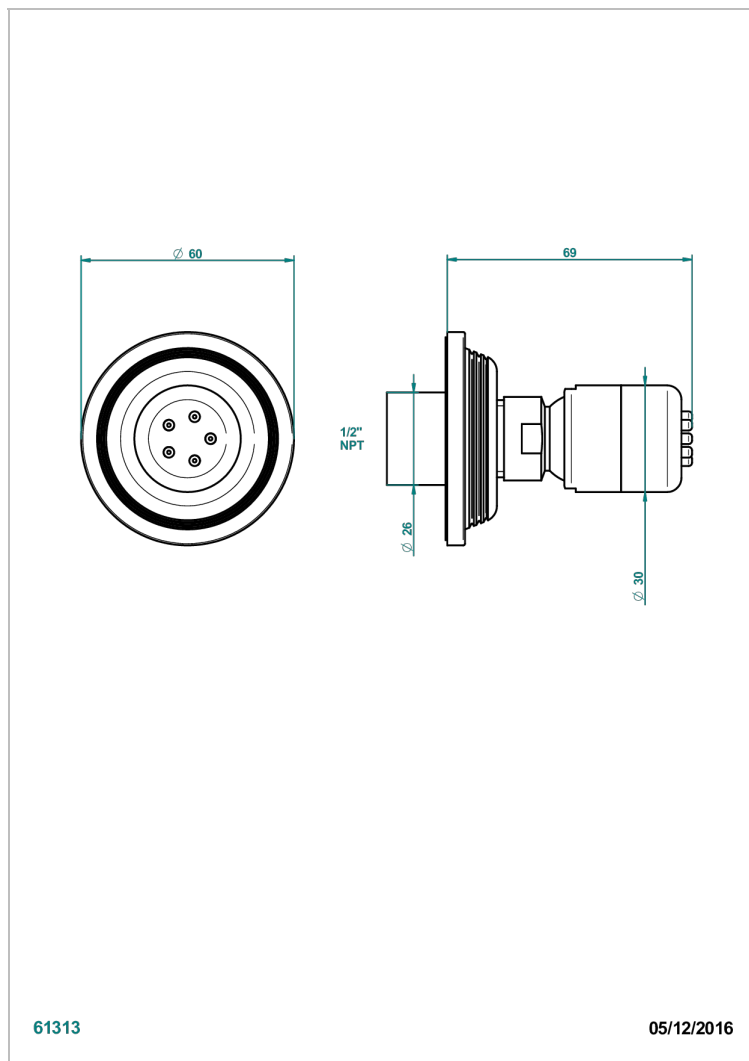

GRAND CENTRAL BLACK ONYX WITH LEVER HANDLES

U9N-290/BUS

Body spray 1/2" with Easyclean system

61313

05/12/2016

CHARACTERISTIC

- Grand central Black Onyx with lever handles
- Body spray 1/2" with Easyclean system