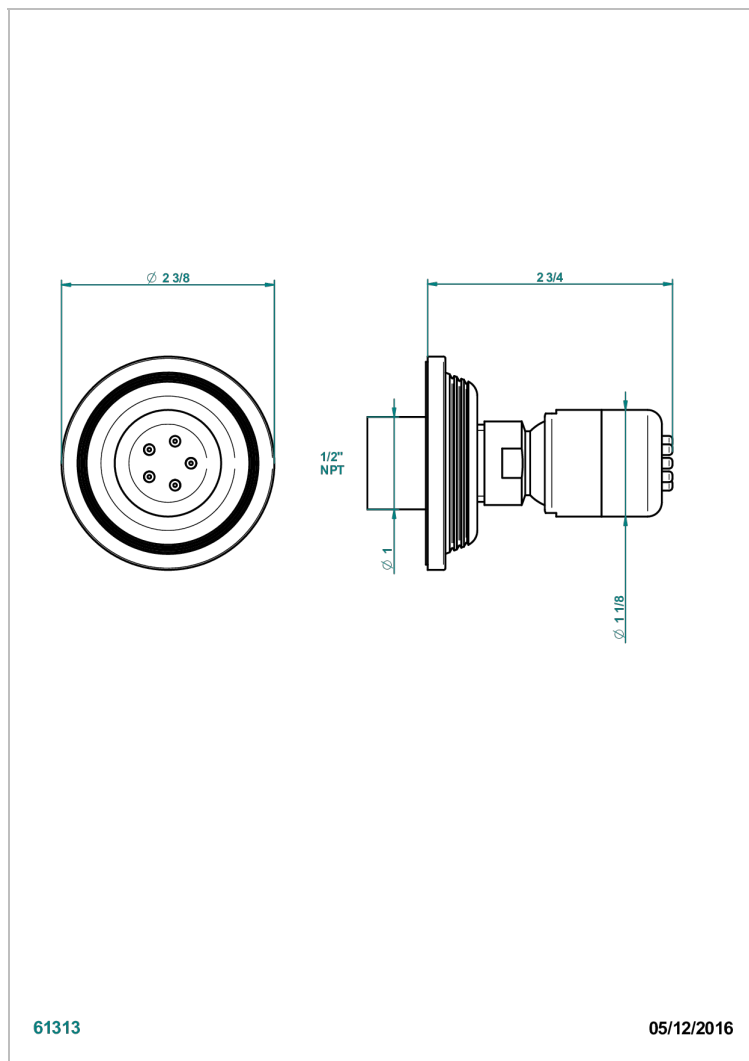

# GRAND CENTRAL BLACK ONYX WITH LEVER HANDLES

U9N-290/BUS

Body spray 1/2" with Easyclean system

61313

05/12/2016

## CHARACTERISTIC

- Grand central Black Onyx with lever handles
- Body spray 1/2" with Easyclean system