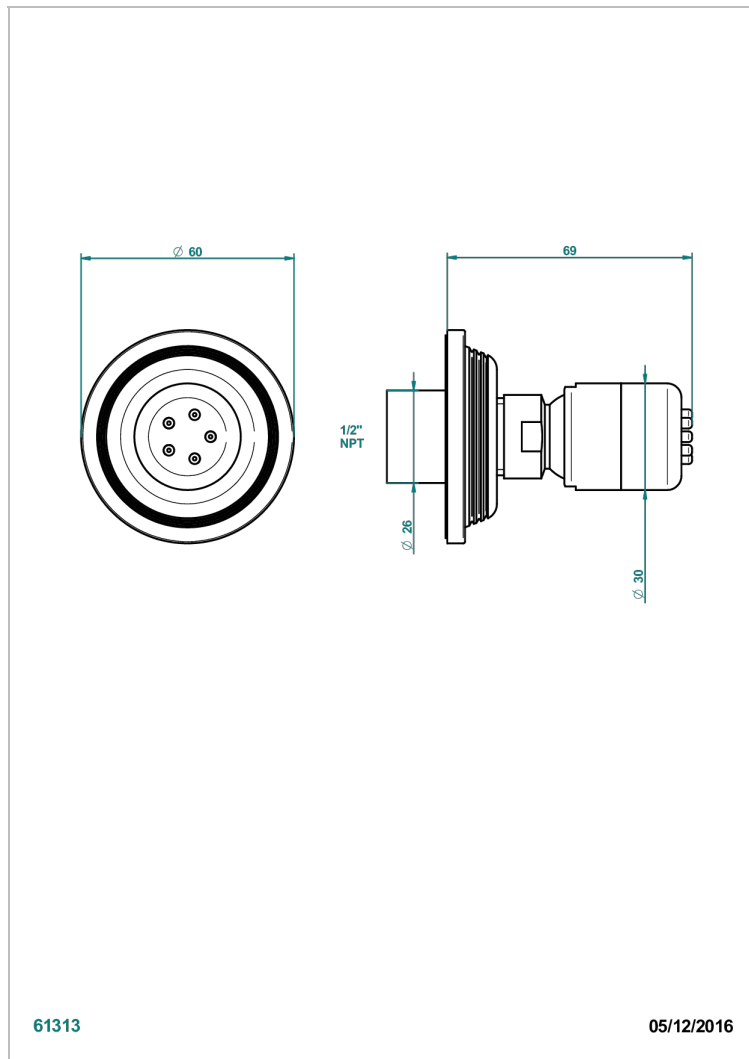

# GRAND CENTRAL BLACK ONYX

U9M-290/BUS

Body spray 1/2" with Easyclean system

THG<sup>®</sup>  
PARIS

61313

05/12/2016

## CHARACTERISTIC

- Grand central Black Onyx
- Body spray 1/2" with Easyclean system