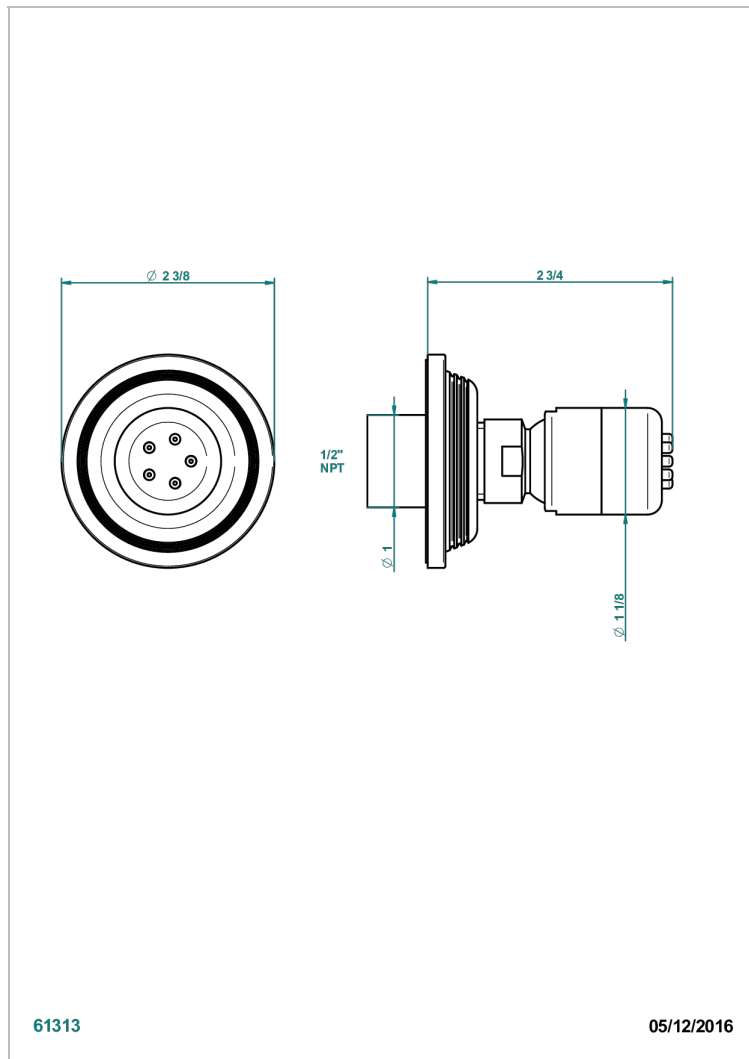

GRAND CENTRAL BLACK ONYX

U9M-290/BUS

Body spray 1/2" with Easyclean system

THG[®]
PARIS

CHARACTERISTIC

- Grand central Black Onyx
- Body spray 1/2" with Easyclean system

AVAILABLE FINITIONS

Black ceram - D30
Blush PVD - H62
Brass color PVD - H49
Brown bronze color PVD - F33
Chrome polished - A02
Copper antique matt, coated - H07