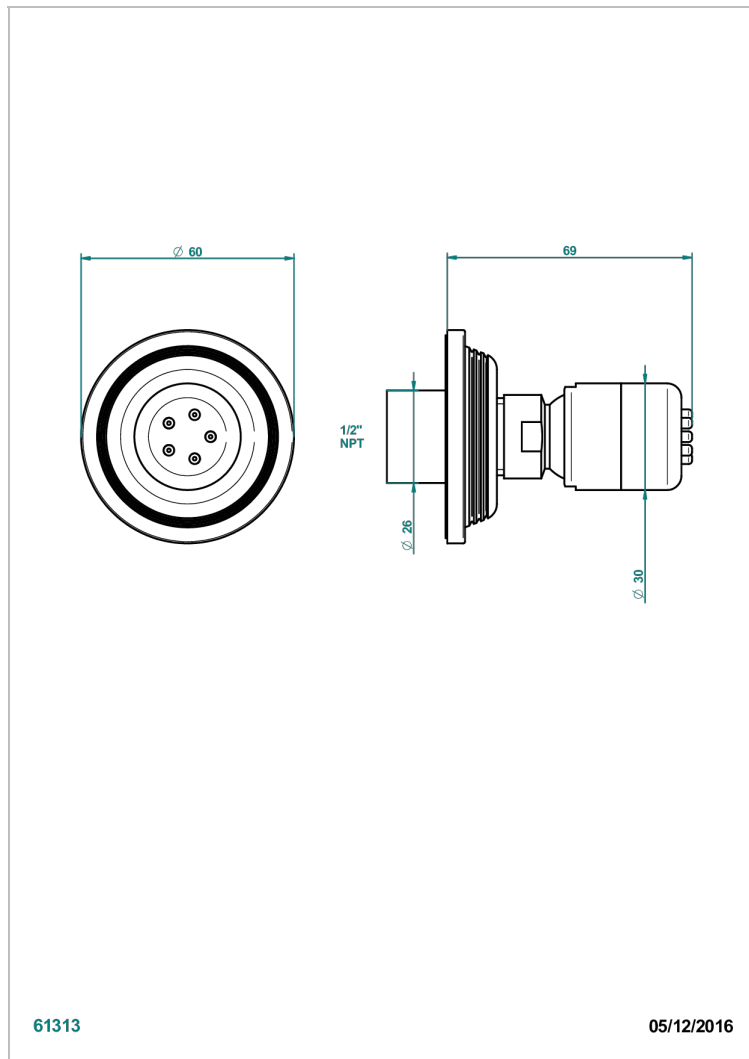

GRAND CENTRAL METAL WITH LEVER HANDLES

U9L-290/BUS

Body spray 1/2" with Easyclean system

THG[®]
PARIS

61313

05/12/2016

CHARACTERISTIC

- Grand central Metal with lever handles
- Body spray 1/2" with Easyclean system