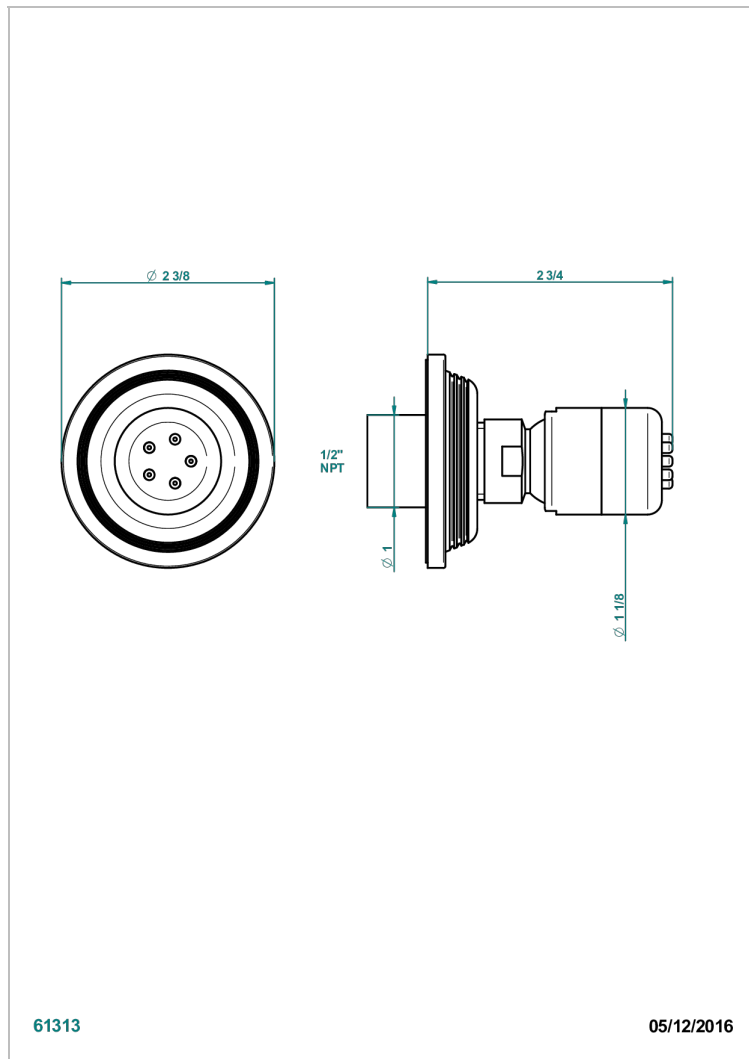

GRAND CENTRAL METAL WITH LEVER HANDLES

U9L-290/BUS

Body spray 1/2" with Easyclean system

THG[®]
PARIS

61313

05/12/2016

CHARACTERISTIC

- Grand central Metal with lever handles
- Body spray 1/2" with Easyclean system