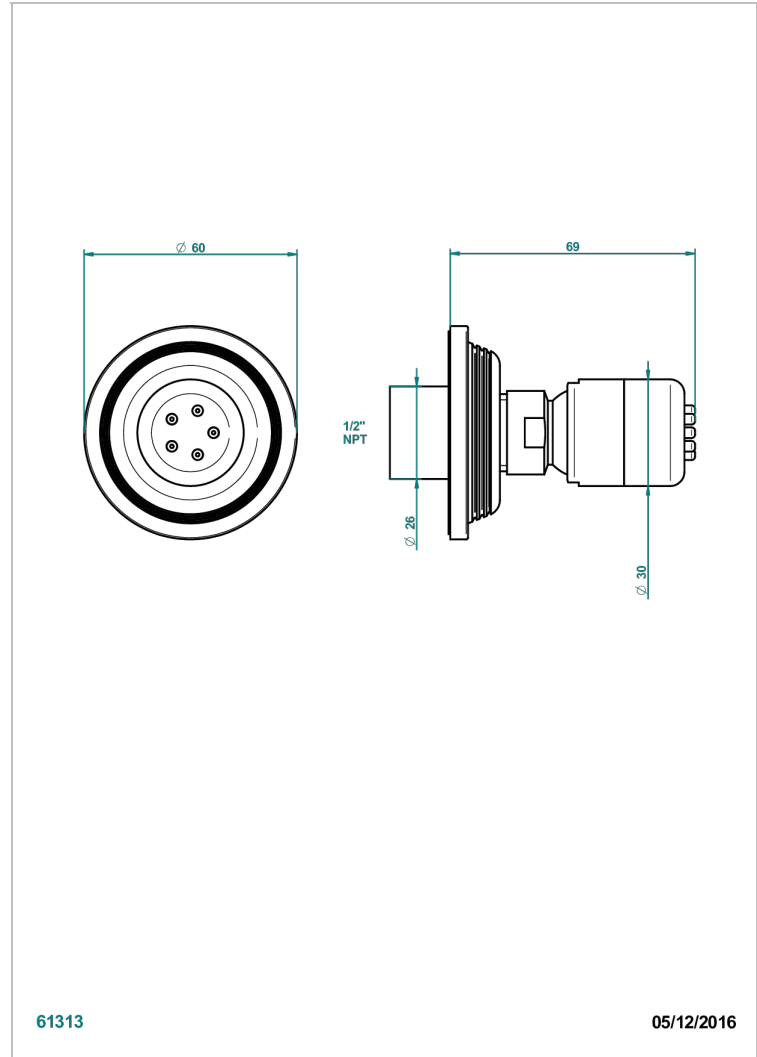

GRAND CENTRAL METAL

U9K-290/BUS

Body spray 1/2" with Easyclean system

THG[®]
PARIS

61313

05/12/2016

CHARACTERISTIC

- Grand central Metal
- Body spray 1/2" with Easyclean system