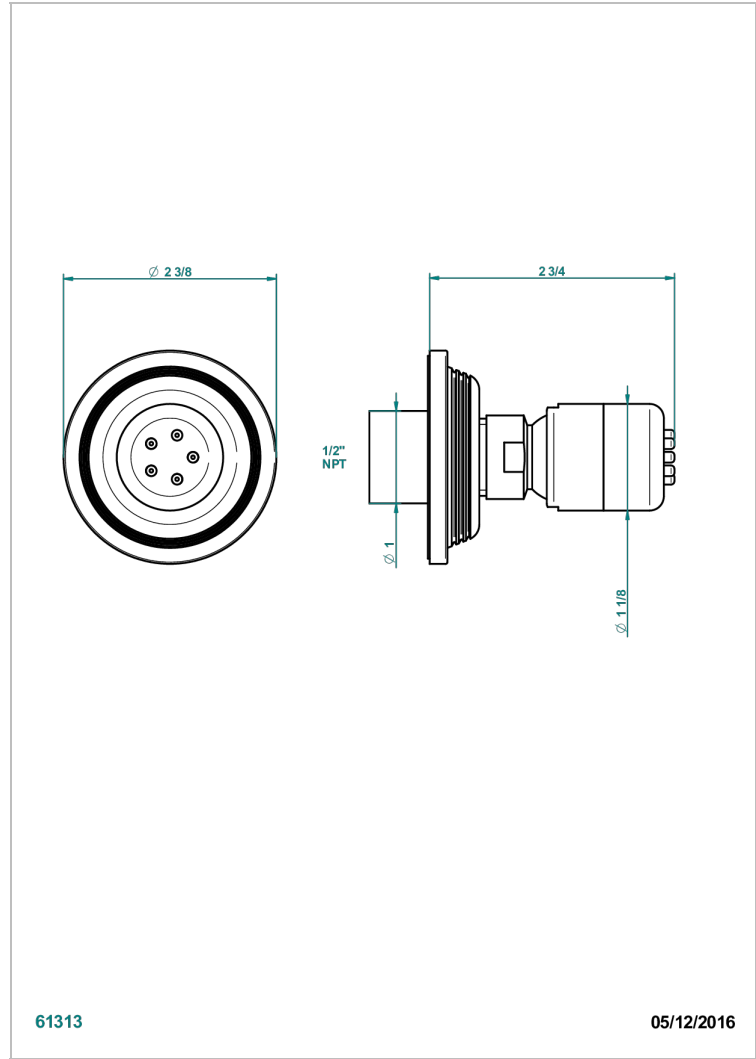

GRAND CENTRAL METAL

U9K-290/BUS

Body spray 1/2" with Easyclean system

61313

05/12/2016

CHARACTERISTIC

- Grand central Metal
- Body spray 1/2" with Easyclean system

AVAILABLE FINITIONS