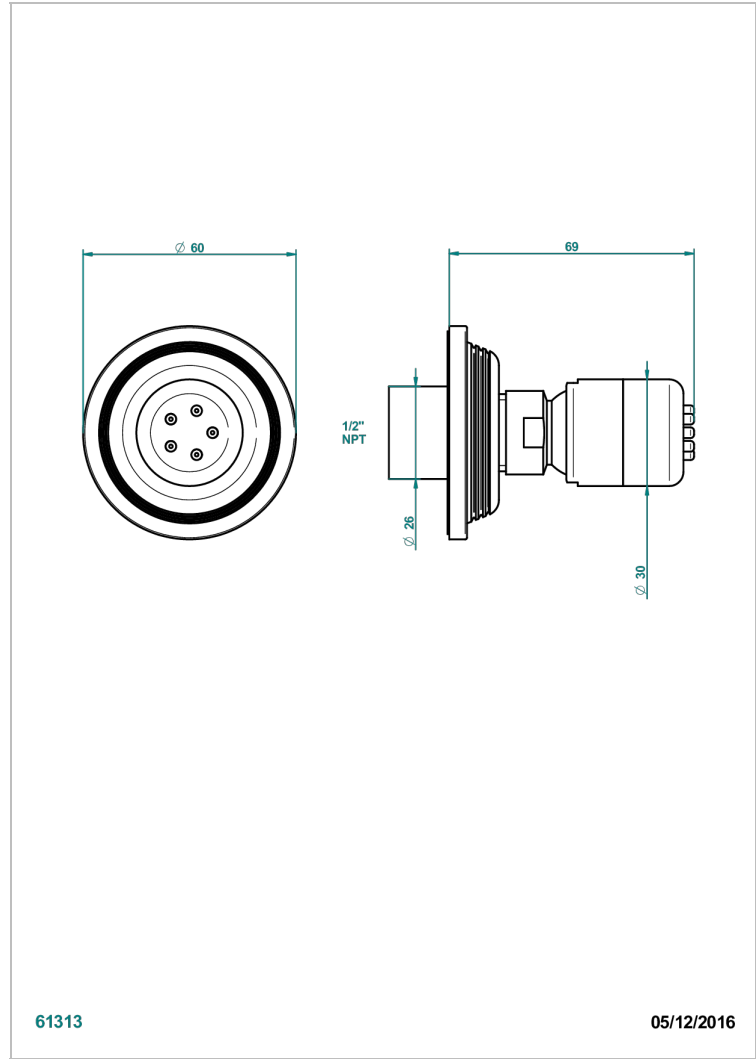

WEST COAST WHITE ONYX WITH LEVER HANDLES

U9H-290/BUS

Body spray 1/2" with Easyclean system

THG[®]
PARIS

61313

05/12/2016

CHARACTERISTIC

- West Coast White Onyx with lever handles
- Body spray 1/2" with Easyclean system