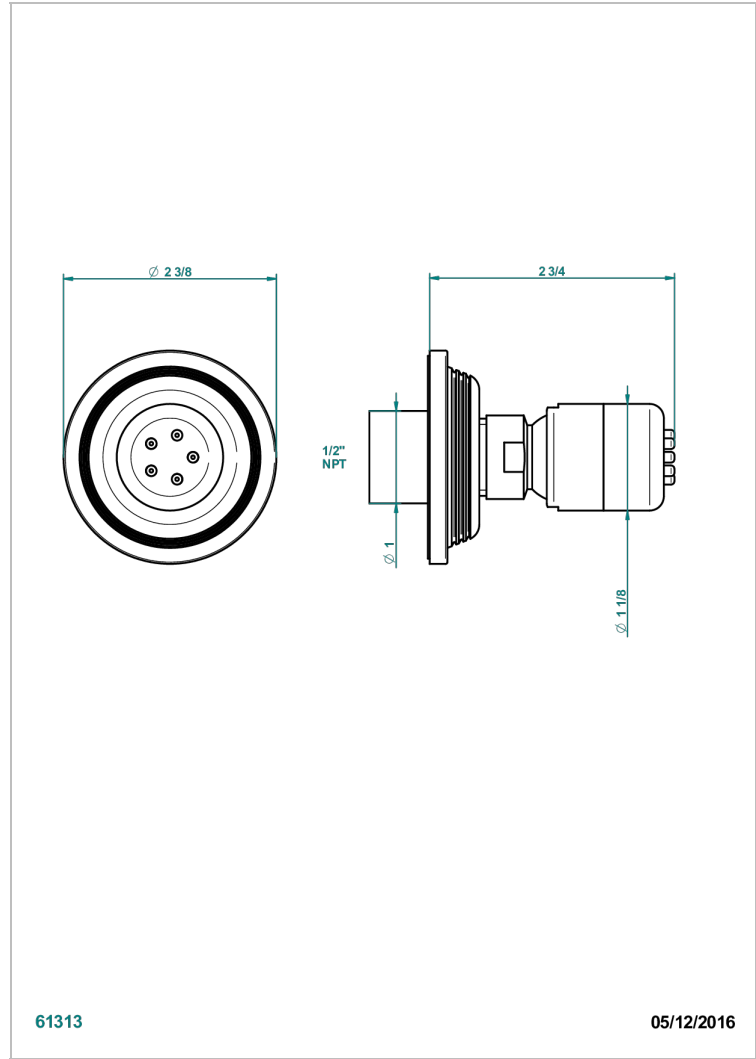

WEST COAST WHITE ONYX WITH LEVER HANDLES

U9H-290/BUS

Body spray 1/2" with Easyclean system

THG[®]
PARIS

61313

05/12/2016

CHARACTERISTIC

- West Coast White Onyx with lever handles
- Body spray 1/2" with Easyclean system