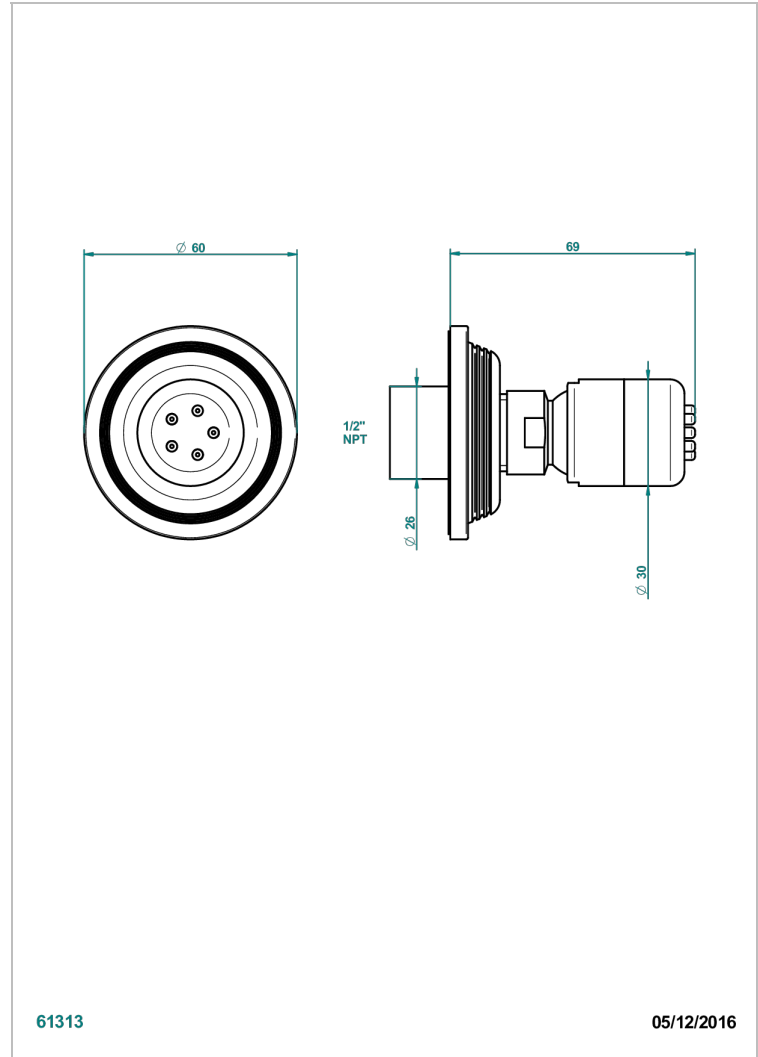

WEST COAST BLACK ONYX WITH LEVER HANDLES

U9F-290/BUS

Body spray 1/2" with Easyclean system

THG[®]
PARIS

61313

05/12/2016

CHARACTERISTIC

- West Coast Black Onyx with lever handles
- Body spray 1/2" with Easyclean system