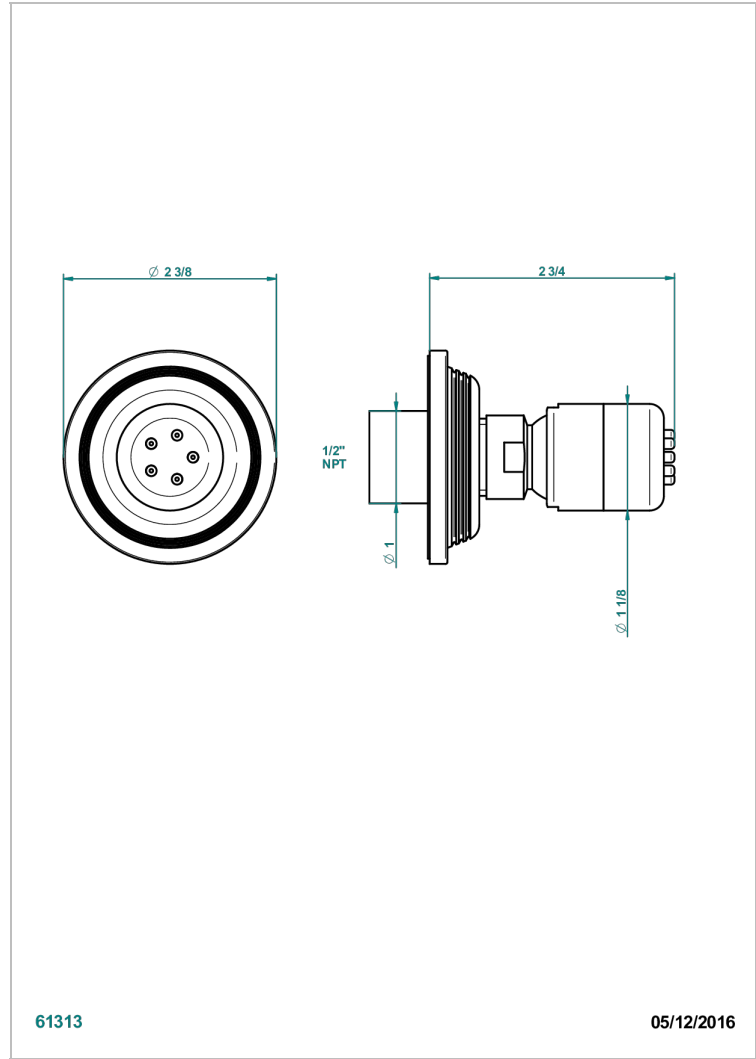

WEST COAST BLACK ONYX WITH LEVER HANDLES

U9F-290/BUS

Body spray 1/2" with Easyclean system

THG[®]
PARIS

61313

05/12/2016

CHARACTERISTIC

- West Coast Black Onyx with lever handles
- Body spray 1/2" with Easyclean system