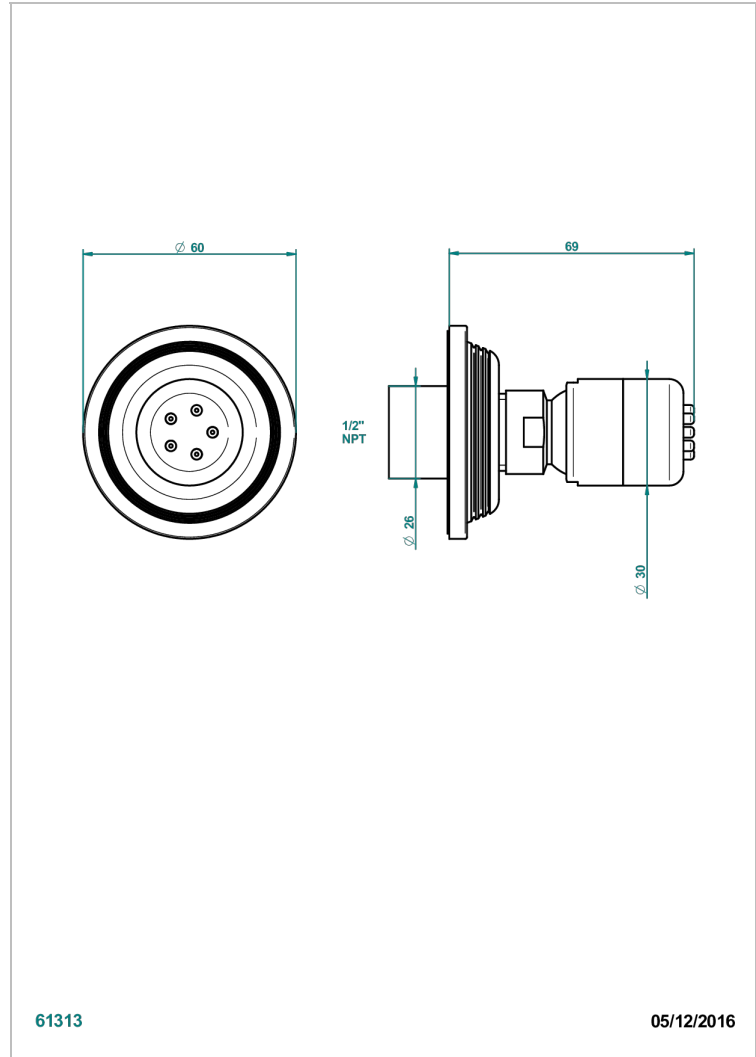

WEST COAST WITH GUILLOCHE DECOR WITH LEVER HANDLES

U9D-290/BUS

Body spray 1/2" with Easyclean system

61313

05/12/2016

CHARACTERISTIC

- West coast with Guilloché decor with lever handles
- Body spray 1/2" with Easyclean system