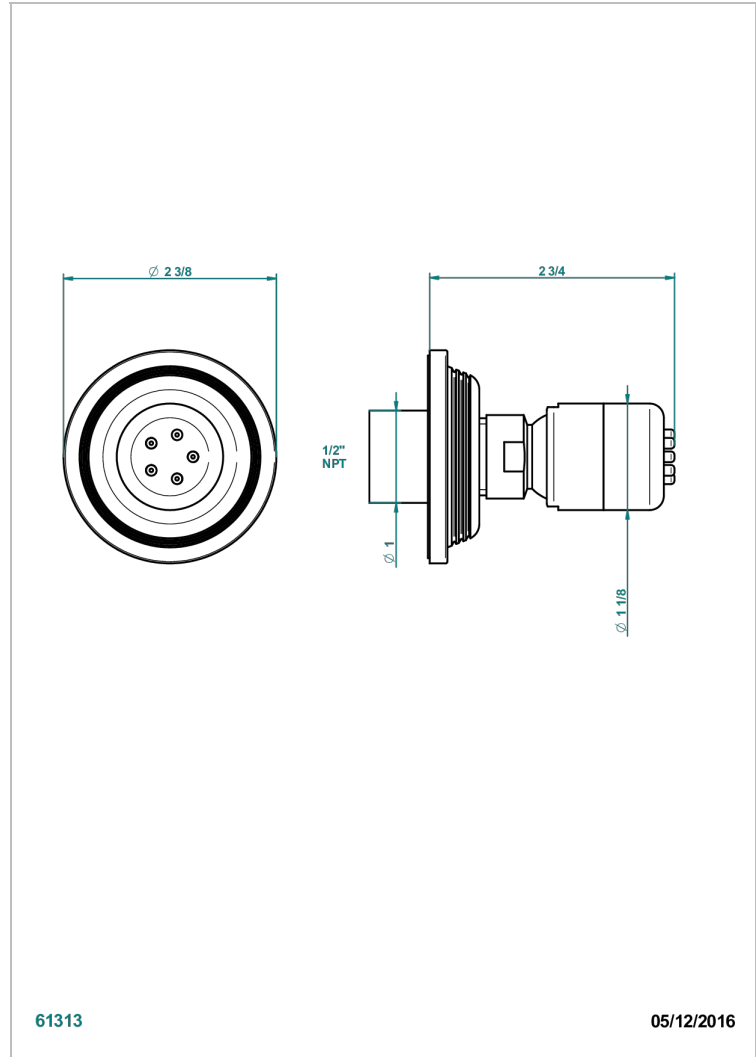

WEST COAST WITH GUILLOCHE DECOR WITH LEVER HANDLES

U9D-290/BUS

Body spray 1/2" with Easyclean system

CHARACTERISTIC

- West coast with Guilloché decor with lever handles
- Body spray 1/2" with Easyclean system