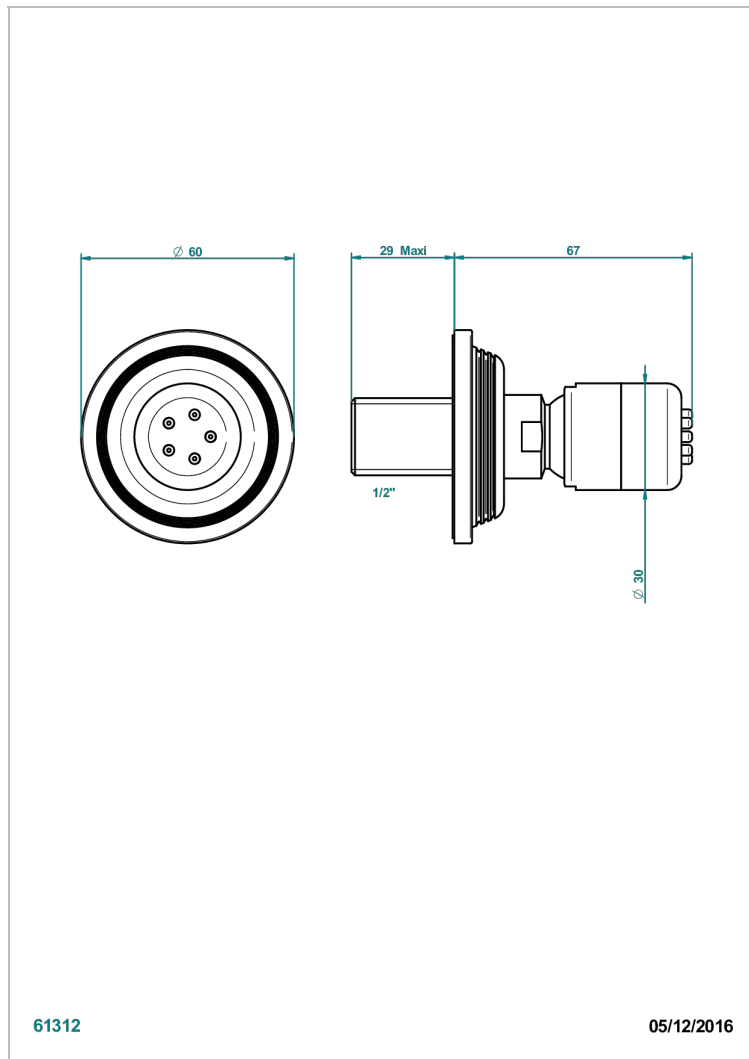

# GRAND CENTRAL WHITE ONYX

U9R-290/B

Wall mounted body jet 1/2" with Easyclean system

THG<sup>®</sup>  
PARIS

61312

05/12/2016

## CHARACTERISTIC

- Grand central White Onyx
- Wall mounted body jet 1/2" with Easyclean system