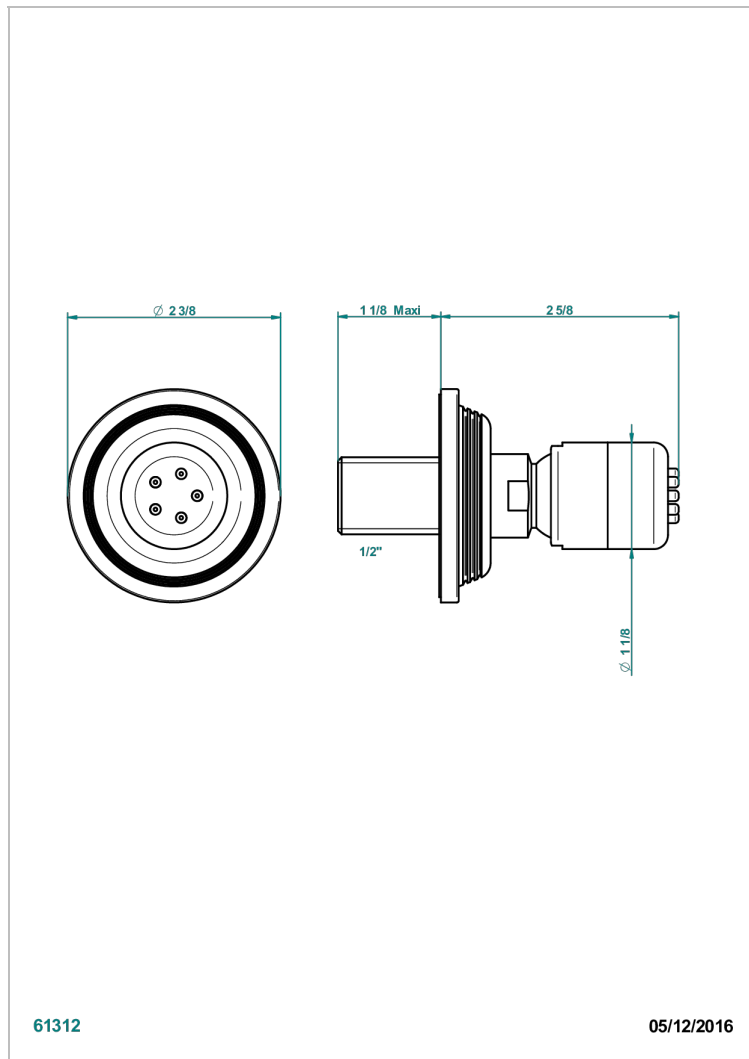

GRAND CENTRAL WHITE ONYX

U9R-290/B

Wall mounted body jet 1/2" with Easyclean system

THG[®]
PARIS

61312

05/12/2016

CHARACTERISTIC

- Grand central White Onyx
- Wall mounted body jet 1/2" with Easyclean system

TECHNICAL SPECS

- Recommandé : 3 bars (max. 5 bars) - Advised : 43,5 psi (max. 72 psi)
- 4 l/min à 3 bars (1.1 gpm at 43.5 psi)

AVAILABLE FINITIONS

Antique nickel - H28
Black ceram - D30
Blush PVD - H62
Brass color PVD - H49
Brown bronze color PVD - F33
Gold color PVD - H52