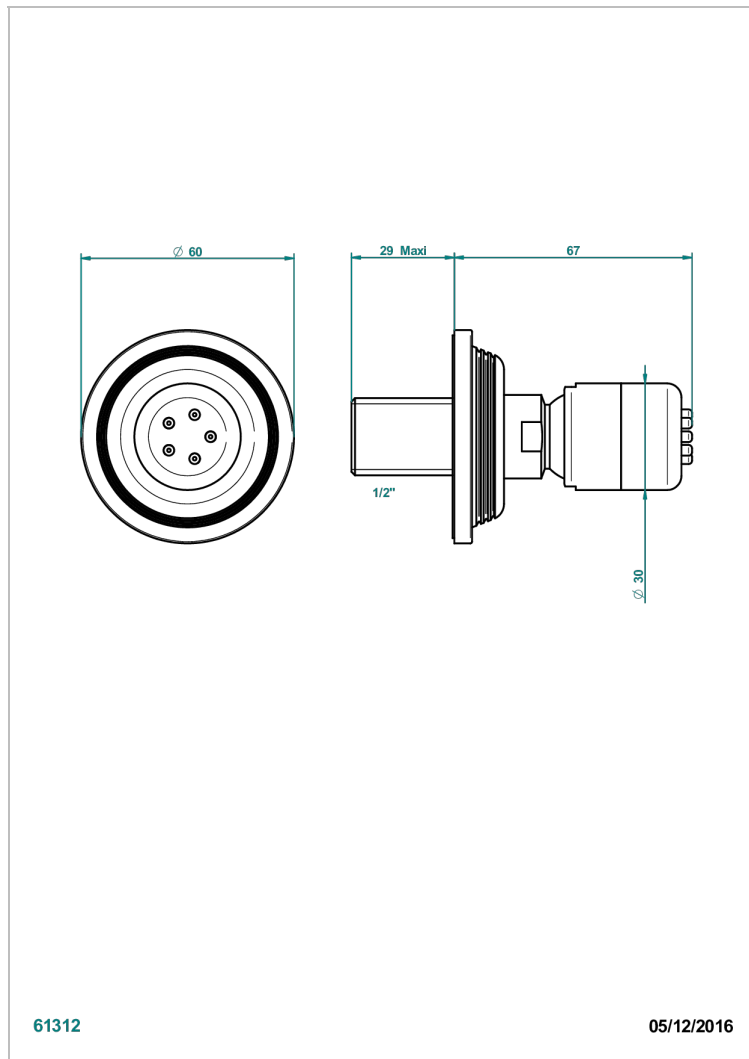

GRAND CENTRAL BLACK ONYX WITH LEVER

U9N-290/B

Wall mounted body jet 1/2" with Easyclean system

THG[®]
PARIS

61312

05/12/2016

CHARACTERISTIC

- Grand central Black Onyx with lever
- Wall mounted body jet 1/2" with Easyclean system

TECHNICAL SPECS

- Recommandé : 3 bars (max. 5 bars) - Advised : 43,5 psi (max. 72 psi)
- 4 l/min à 3 bars (1.1 gpm at 43.5 psi)

AVAILABLE FINITIONS

Antique nickel - H28
Black ceram - D30
Blush PVD - H62
Brass color PVD - H49
Brown bronze color PVD - F33
Gold color PVD - H52