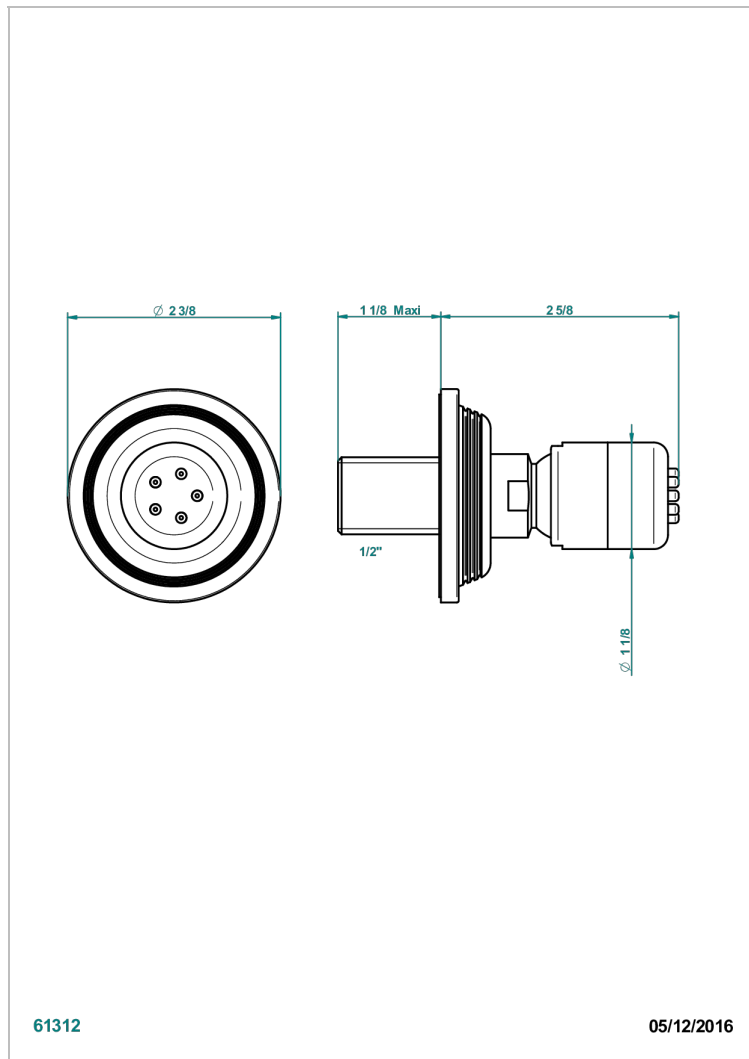

GRAND CENTRAL BLACK ONYX WITH LEVER

U9N-290/B

Wall mounted body jet 1/2" with Easyclean system

THG[®]
PARIS

61312

05/12/2016

CHARACTERISTIC

- Grand central Black Onyx with lever
- Wall mounted body jet 1/2" with Easyclean system

TECHNICAL SPECS

- Recommandé : 3 bars (max. 5 bars) - Advised : 43,5 psi (max. 72 psi)
- 4 l/min à 3 bars (1.1 gpm at 43.5 psi)

AVAILABLE FINITIONS

Antique nickel - H28
Black ceram - D30
Blush PVD - H62
Brass color PVD - H49
Brown bronze color PVD - F33
Gold color PVD - H52