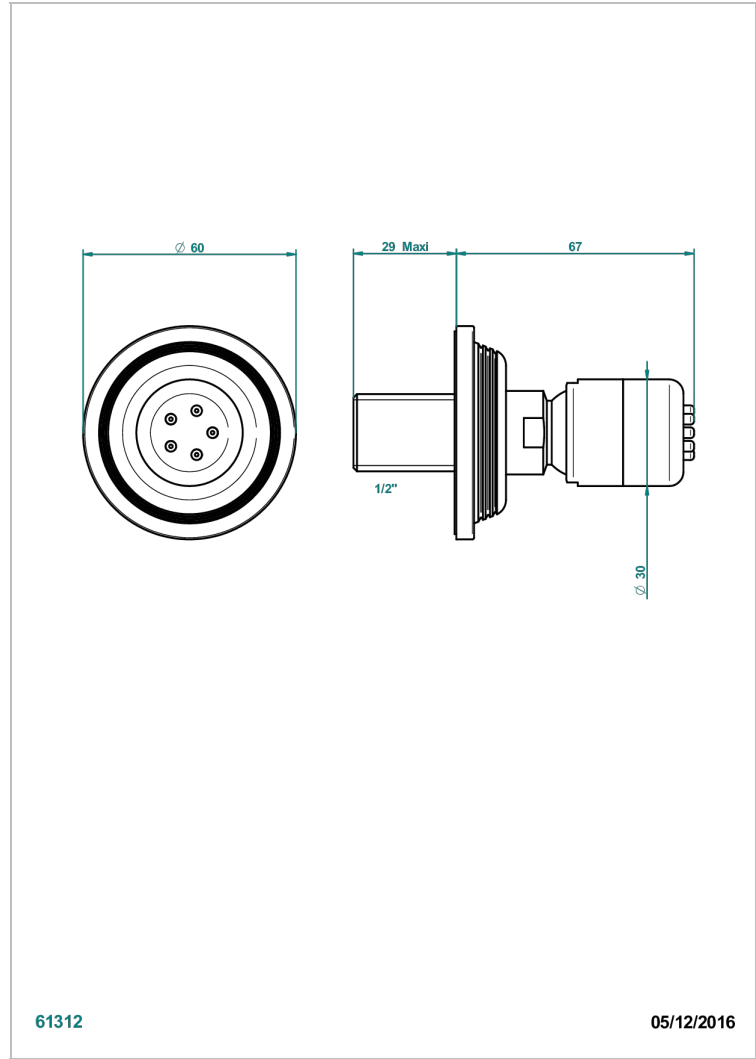

GRAND CENTRAL BLACK ONYX

U9M-290/B

Wall mounted body jet 1/2" with Easyclean system

THG[®]
PARIS

CHARACTERISTIC

- Grand central Black Onyx
- Wall mounted body jet 1/2" with Easyclean system

TECHNICAL SPECS

- Recommandé : 3 bars (max. 5 bars) - Advised : 43,5 psi (max. 72 psi)
- 4 l/min à 3 bars (1.1 gpm at 43.5 psi)