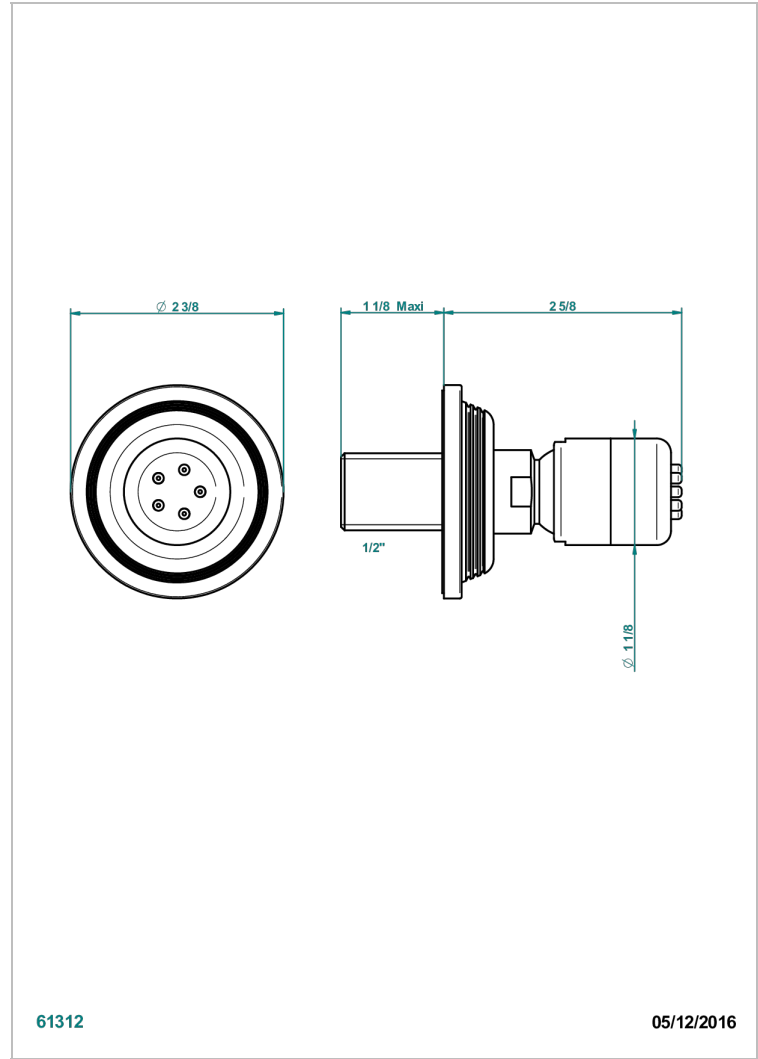

# GRAND CENTRAL BLACK ONYX

U9M-290/B

Wall mounted body jet 1/2" with Easyclean system

THG<sup>®</sup>  
PARIS

## CHARACTERISTIC

- Grand central Black Onyx
- Wall mounted body jet 1/2" with Easyclean system