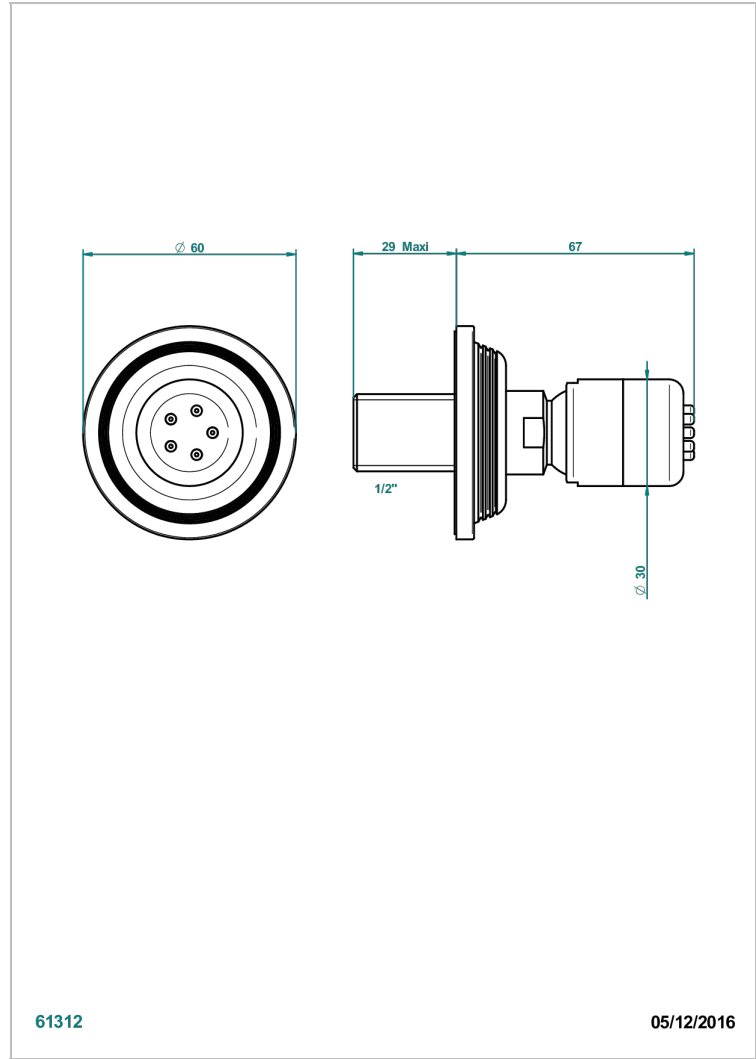

GRAND CENTRAL METAL WITH LEVER

U9L-290/B

Wall mounted body jet 1/2" with Easyclean system

THG[®]
PARIS

61312

05/12/2016

CHARACTERISTIC

- Grand central Metal with lever
- Wall mounted body jet 1/2" with Easyclean system

TECHNICAL SPECS

- Recommandé : 3 bars (max. 5 bars) - Advised : 43,5 psi (max. 72 psi)
- 4 l/min à 3 bars (1.1 gpm at 43.5 psi)

AVAILABLE FINITIONS

Antique nickel - H28
Black ceram - D30
Blush PVD - H62
Brass color PVD - H49
Brown bronze color PVD - F33
Gold color PVD - H52