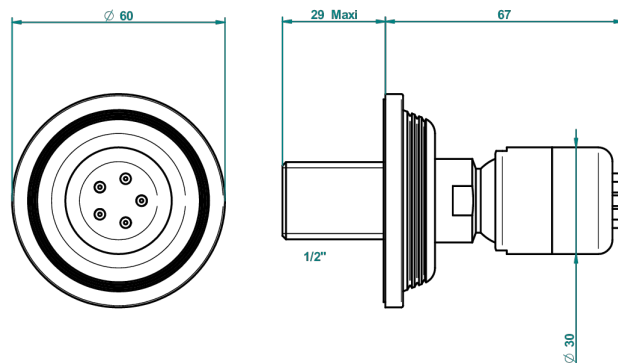

# GRAND CENTRAL METAL WITH LEVER

U9L-290/B

带喷头侧喷淋浴 - Easyclean系统

THG<sup>®</sup>  
PARIS

61312

05/12/2016