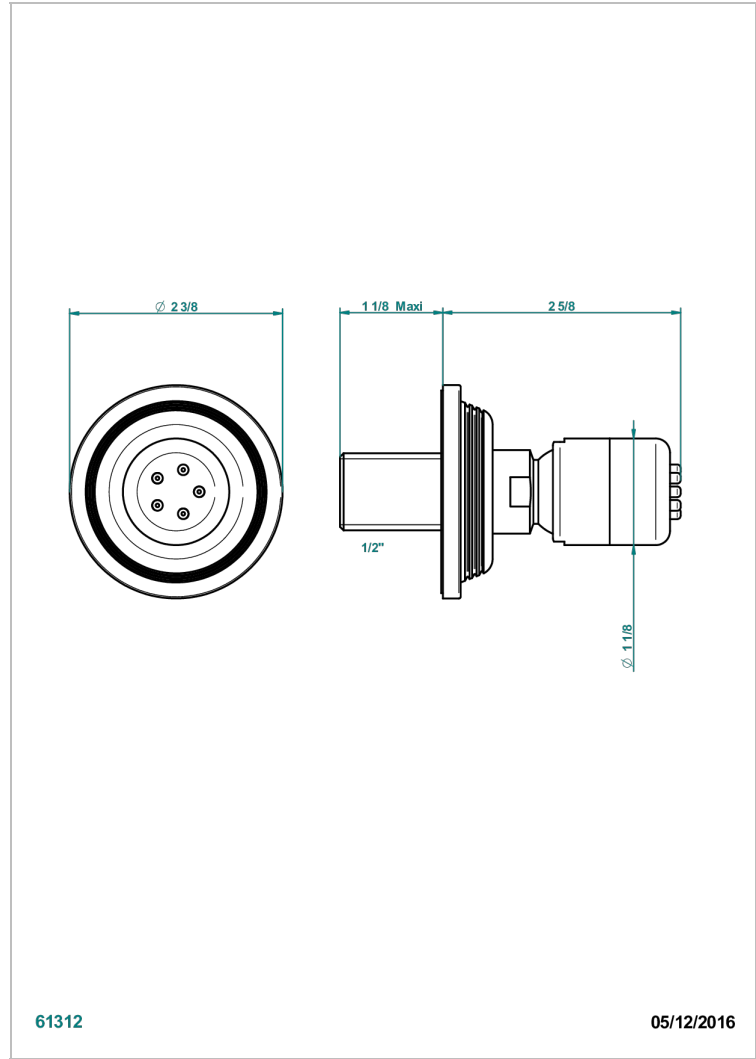

GRAND CENTRAL METAL WITH LEVER

U9L-290/B

Wall mounted body jet 1/2" with Easyclean system

THG[®]
PARIS

61312

05/12/2016

CHARACTERISTIC

- Grand central Metal with lever
- Wall mounted body jet 1/2" with Easyclean system

TECHNICAL SPECS

- Recommandé : 3 bars (max. 5 bars) - Advised : 43,5 psi (max. 72 psi)
- 4 l/min à 3 bars (1.1 gpm at 43.5 psi)

AVAILABLE FINITIONS

Antique nickel - H28
Black ceram - D30
Blush PVD - H62
Brass color PVD - H49
Brown bronze color PVD - F33
Gold color PVD - H52