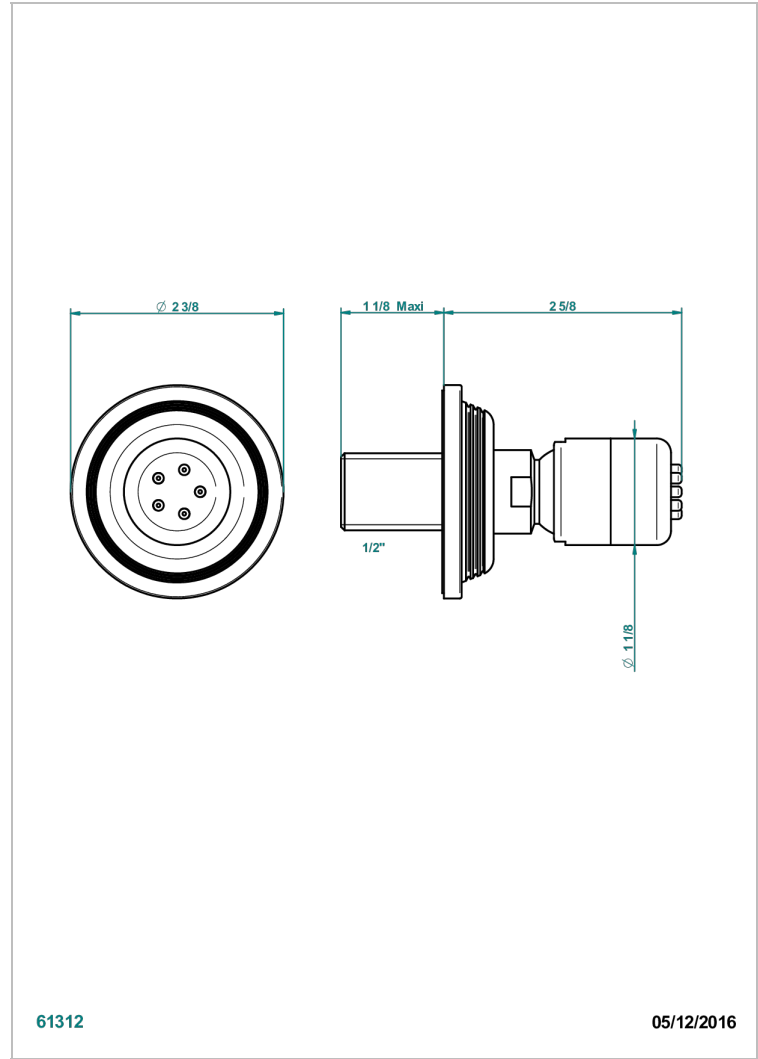

GRAND CENTRAL METAL WITH LEVER

U9L-290/B

带喷头侧喷淋浴 - Easyclean系统

THG[®]
PARIS

特色

- Grand central Metal with lever
- 带喷头侧喷淋浴 - Easyclean系统

技术特征

- Recommandé : 3 bars (max. 5 bars) - Advised : 43,5 psi (max. 72 psi)
- 4 l/min à 3 bars (1.1 gpm at 43.5 psi)