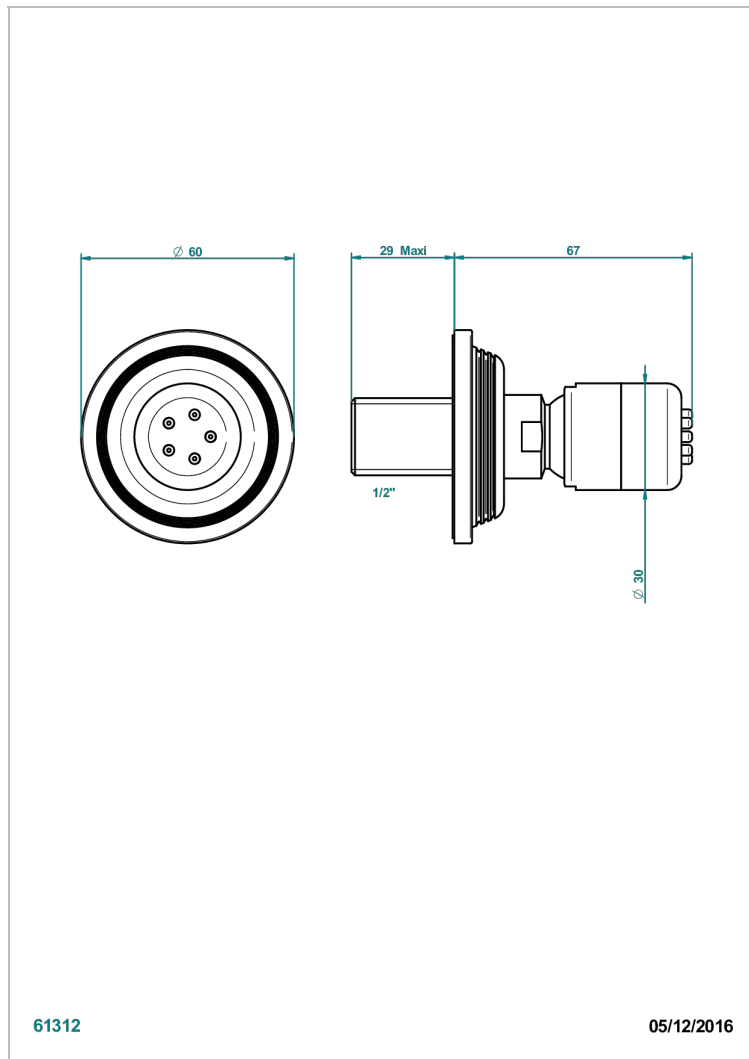

# WEST COAST WHITE ONYX WITH LEVER HANDLES

U9H-290/B

Wall mounted body jet 1/2" with Easyclean system

THG<sup>®</sup>  
PARIS

## CHARACTERISTIC

- West Coast White Onyx with lever handles
- Wall mounted body jet 1/2" with Easyclean system