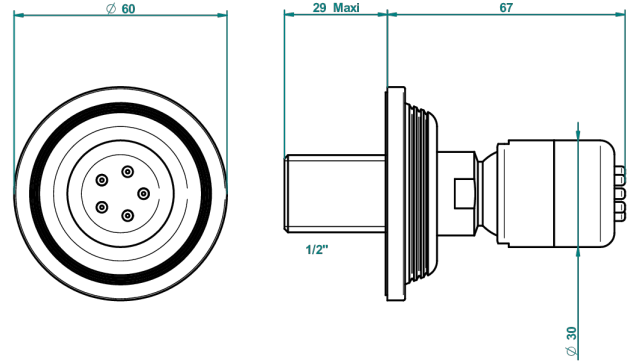

WEST COAST WHITE ONYX WITH LEVER HANDLES

U9H-290/B

带喷头侧喷淋浴 - Easyclean系统

THG[®]
PARIS

61312

05/12/2016

特色

- West Coast White Onyx with lever handles
- 带喷头侧喷淋浴 - Easyclean系统

技术特征

- Recommandé : 3 bars (max. 5 bars) - Advised : 43,5 psi (max. 72 psi)
- 4 l/min à 3 bars (1.1 gpm at 43.5 psi)

可选饰面

Black ceram - D30
Blush PVD - H62
Graphite PVD - H64
Matt Umber PVD - H67
Matt blush PVD - H60
Matt graphite PVD - H65