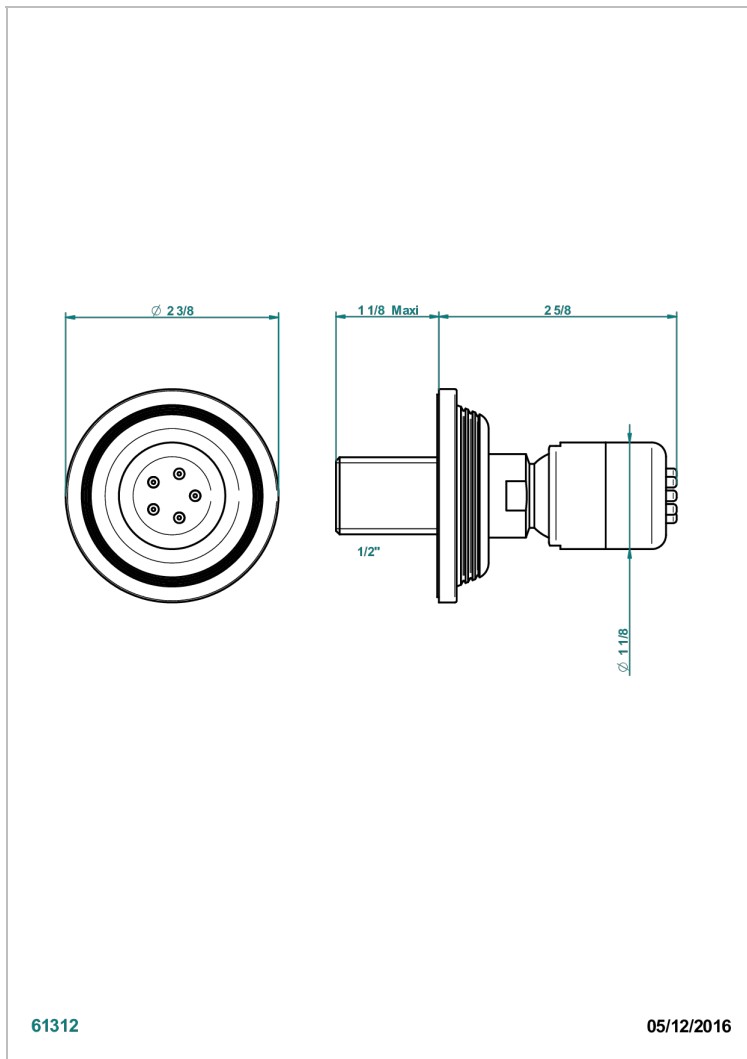

WEST COAST WHITE ONYX WITH LEVER HANDLES

U9H-290/B

Wall mounted body jet 1/2" with Easyclean system

THG[®]
PARIS

61312

05/12/2016

CHARACTERISTIC

- West Coast White Onyx with lever handles
- Wall mounted body jet 1/2" with Easyclean system

TECHNICAL SPECS

- Recommandé : 3 bars (max. 5 bars) - Advised : 43,5 psi (max. 72 psi)
- 4 l/min à 3 bars (1.1 gpm at 43.5 psi)

AVAILABLE FINITIONS

Antique nickel - H28
Black ceram - D30
Blush PVD - H62
Brass color PVD - H49
Brown bronze color PVD - F33
Gold color PVD - H52