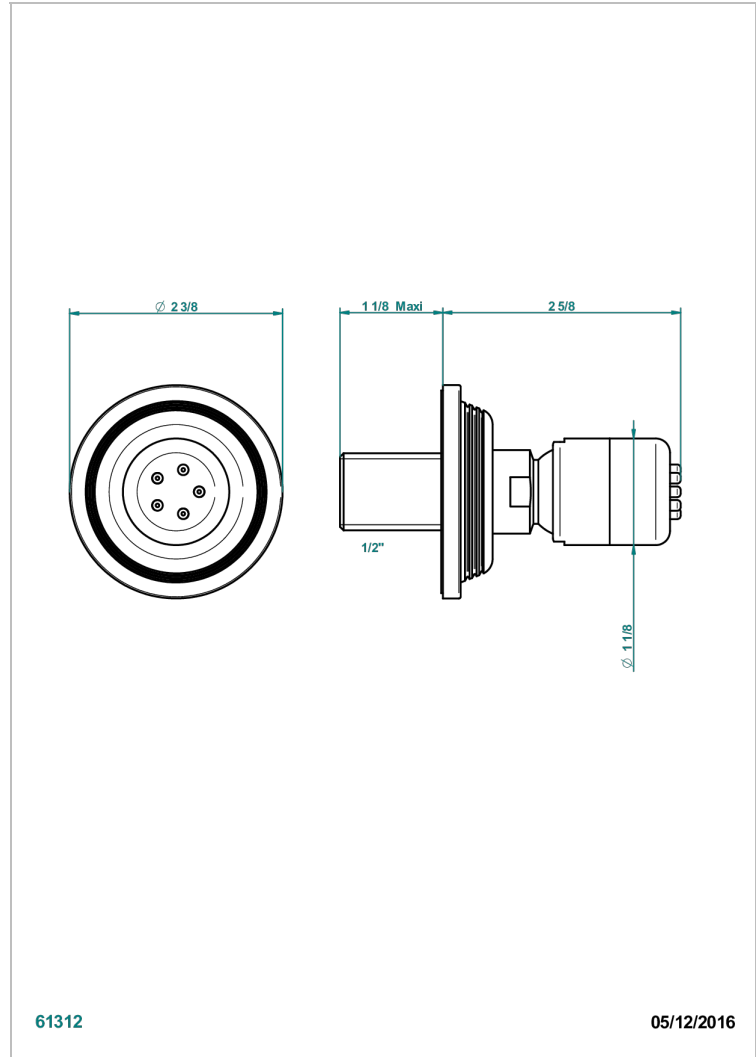

WEST COAST WHITE ONYX WITH LEVER HANDLES

U9H-290/B

带喷头侧喷淋浴 - Easyclean系统

THG[®]
PARIS

61312

05/12/2016

特色

- West Coast White Onyx with lever handles
- 带喷头侧喷淋浴 - Easyclean系统

技术特征

- Recommandé : 3 bars (max. 5 bars) - Advised : 43,5 psi (max. 72 psi)
- 4 l/min à 3 bars (1.1 gpm at 43.5 psi)

可选饰面

Black ceram - D30
Blush PVD - H62
Graphite PVD - H64
Matt Umber PVD - H67
Matt blush PVD - H60
Matt graphite PVD - H65