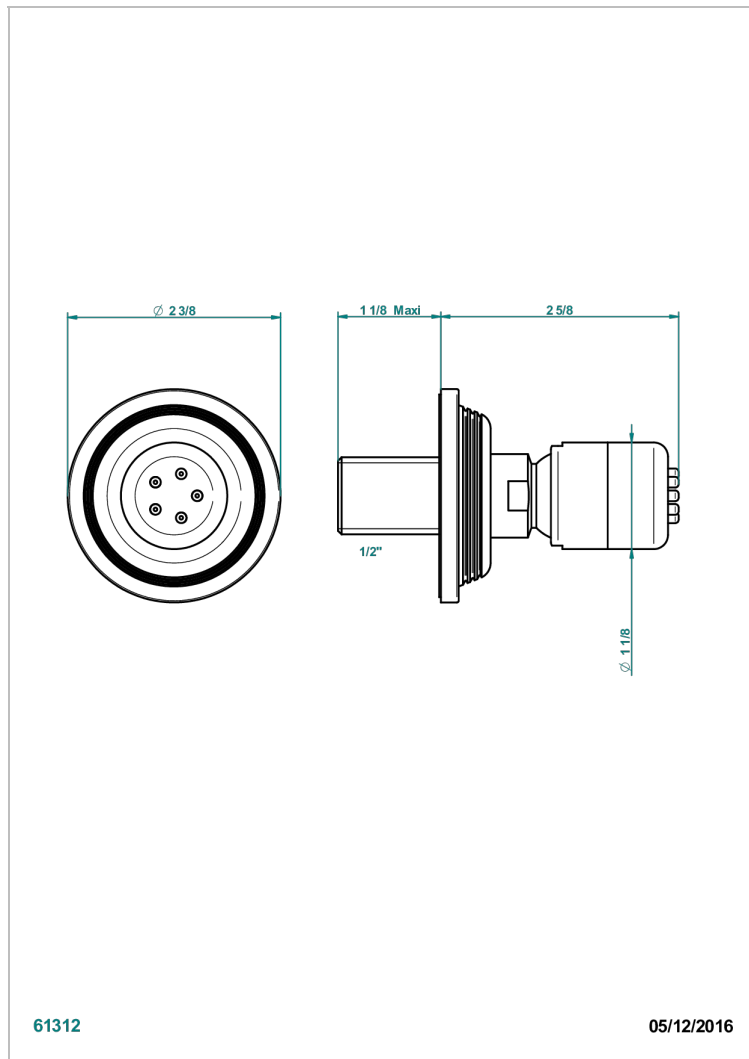

# WEST COAST WHITE ONYX

U9G-290/B

Wall mounted body jet 1/2" with Easyclean system

THG<sup>®</sup>  
PARIS

## CHARACTERISTIC

- West Coast White Onyx
- Wall mounted body jet 1/2" with Easyclean system