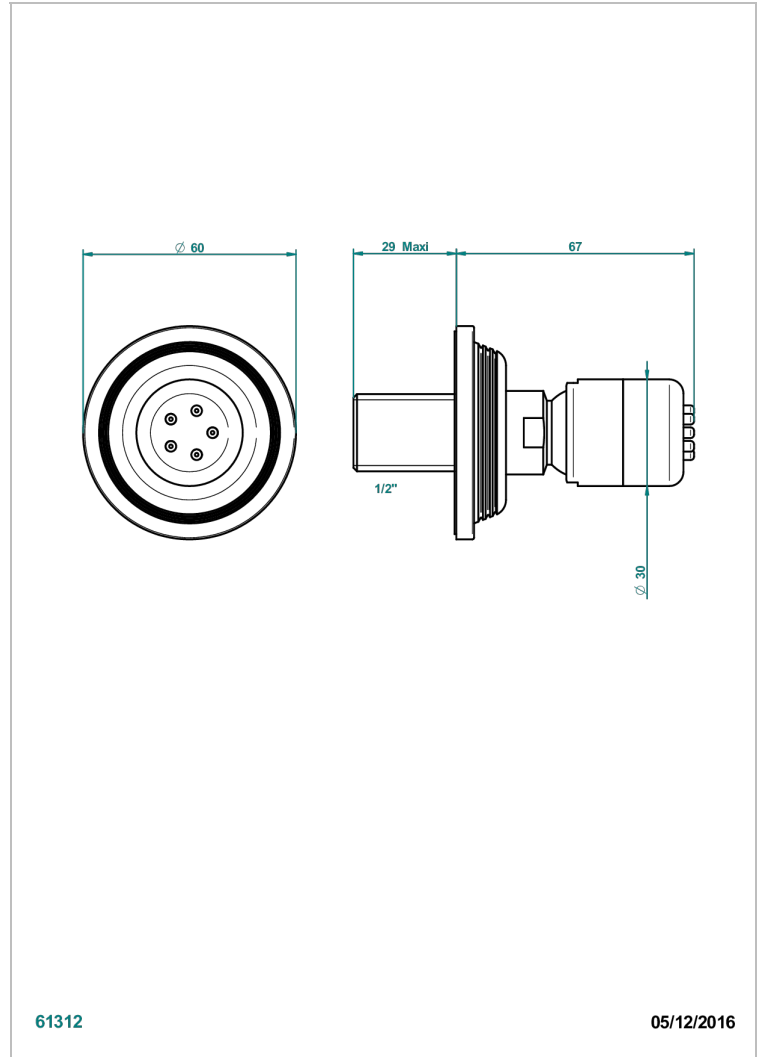

# WEST COAST BLACK ONYX WITH LEVER

U9F-290/B

带喷头侧喷淋浴 - Easyclean系统

THG<sup>®</sup>  
PARIS

61312

05/12/2016