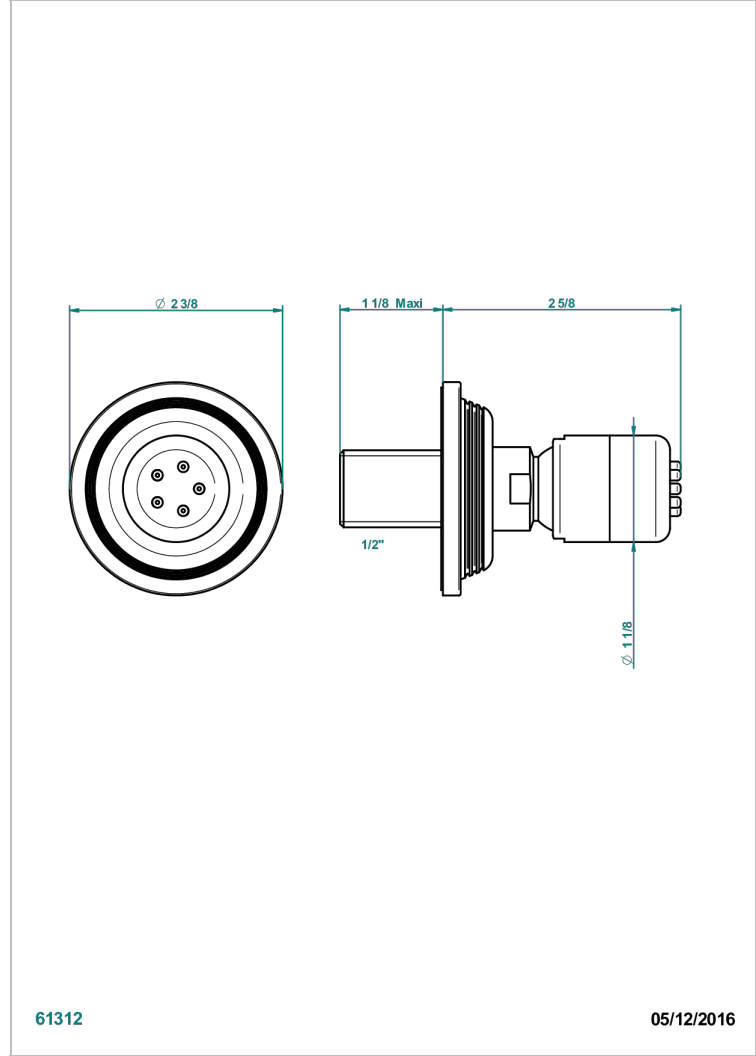

WEST COAST BLACK ONYX WITH LEVER

U9F-290/B

带喷头侧喷淋浴 - Easyclean系统

THG[®]
PARIS

特色

- West Coast Black Onyx with lever
- 带喷头侧喷淋浴 - Easyclean系统

技术特征

- Recommandé : 3 bars (max. 5 bars) - Advised : 43,5 psi (max. 72 psi)
- 4 l/min à 3 bars (1.1 gpm at 43.5 psi)