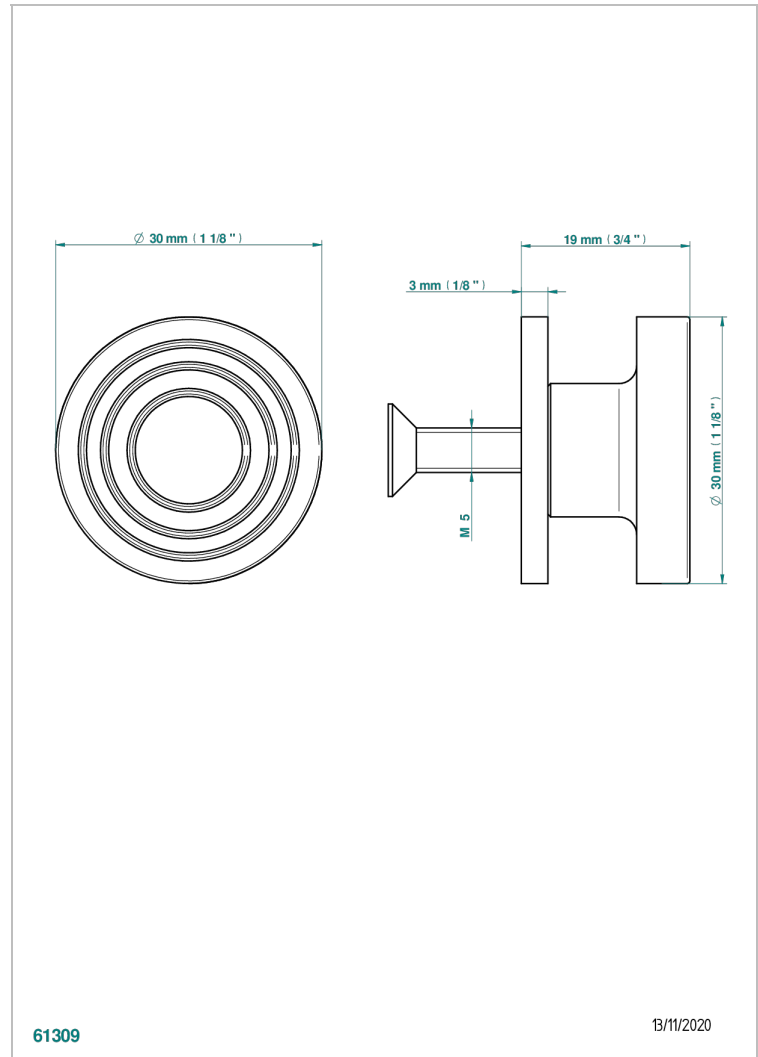

GRAND CENTRAL WHITE ONYX WITH LEVER HANDLES

U9S-26BP

Medium size knob

CHARACTERISTIC

- Grand central White Onyx with lever handles
- Medium size knob

AVAILABLE FINITIONS

Black ceram - D30
Blush PVD - H62
Brass color PVD - H49
Brown bronze color PVD - F33
Chrome polished - A02
Copper antique matt, coated - H07