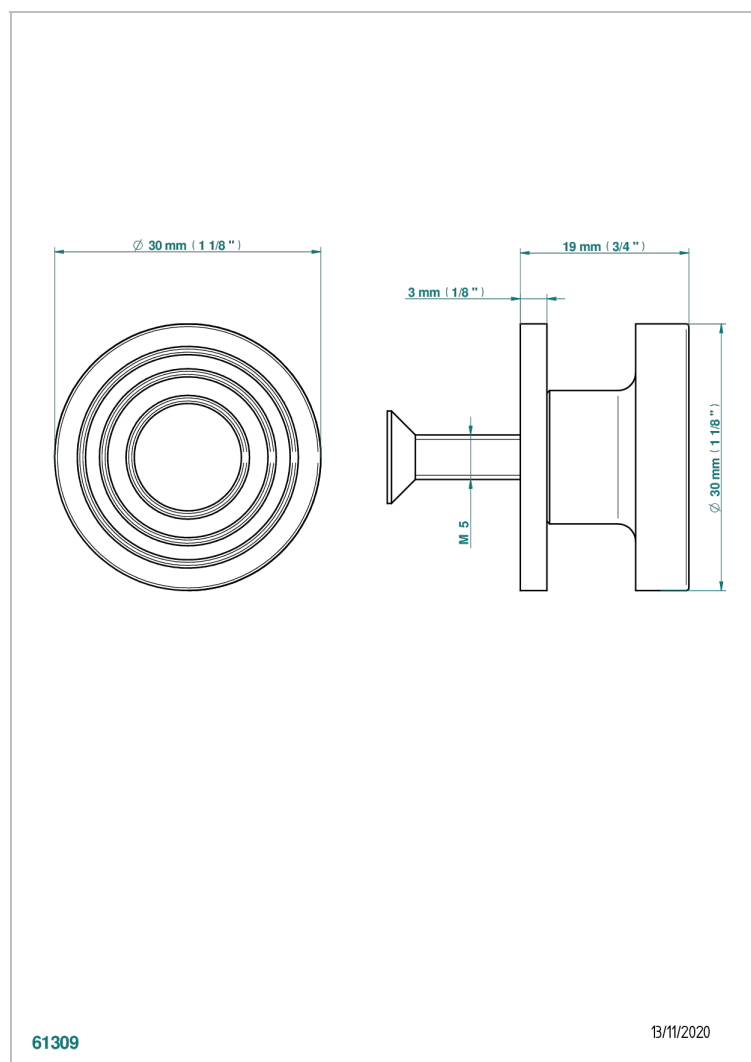

GRAND CENTRAL WHITE ONYX WITH LEVER HANDLES

U9S-26BP

Medium size knob

CHARACTERISTIC

- Grand central White Onyx with lever handles
- Medium size knob

AVAILABLE FINITIONS

Antique nickel - H28
Black ceram - D30
Blush PVD - H62
Brass color PVD - H49
Brown bronze color PVD - F33
Gold color PVD - H52