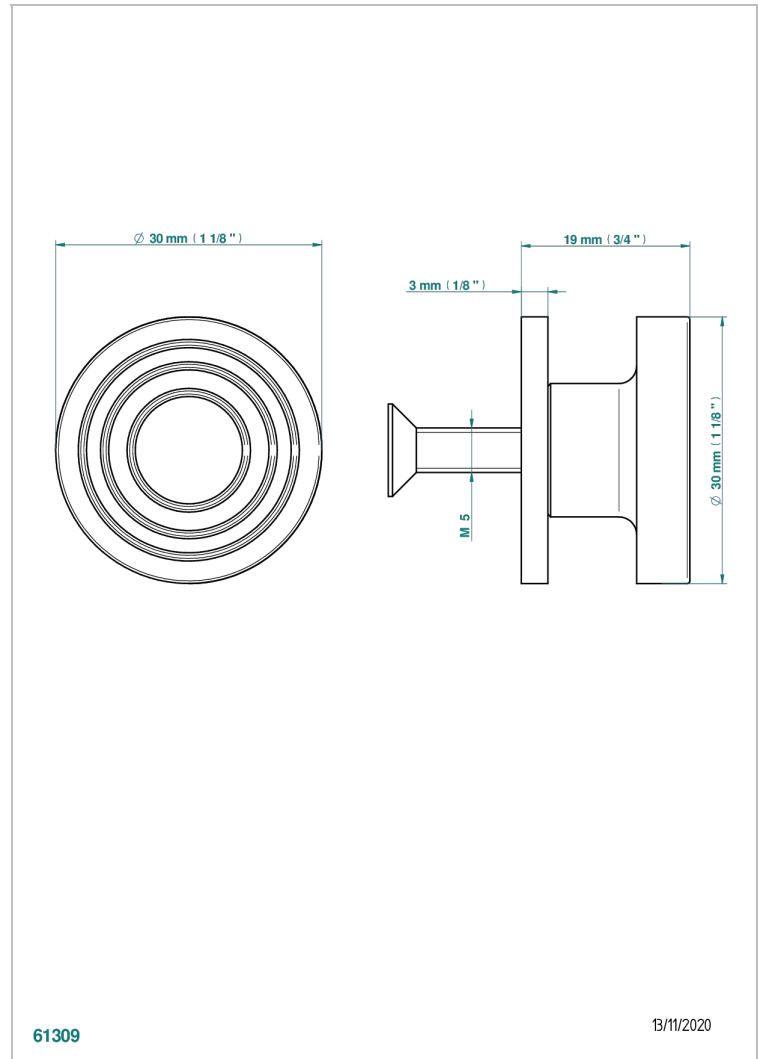

GRAND CENTRAL WHITE ONYX WITH LEVER HANDLES

U9S-26BP

Medium size knob

CHARACTERISTIC

- Grand central White Onyx with lever handles
- Medium size knob

AVAILABLE FINITIONS

Antique nickel - H28
Black ceram - D30
Blush PVD - H62
Brass color PVD - H49
Brown bronze color PVD - F33
Gold color PVD - H52