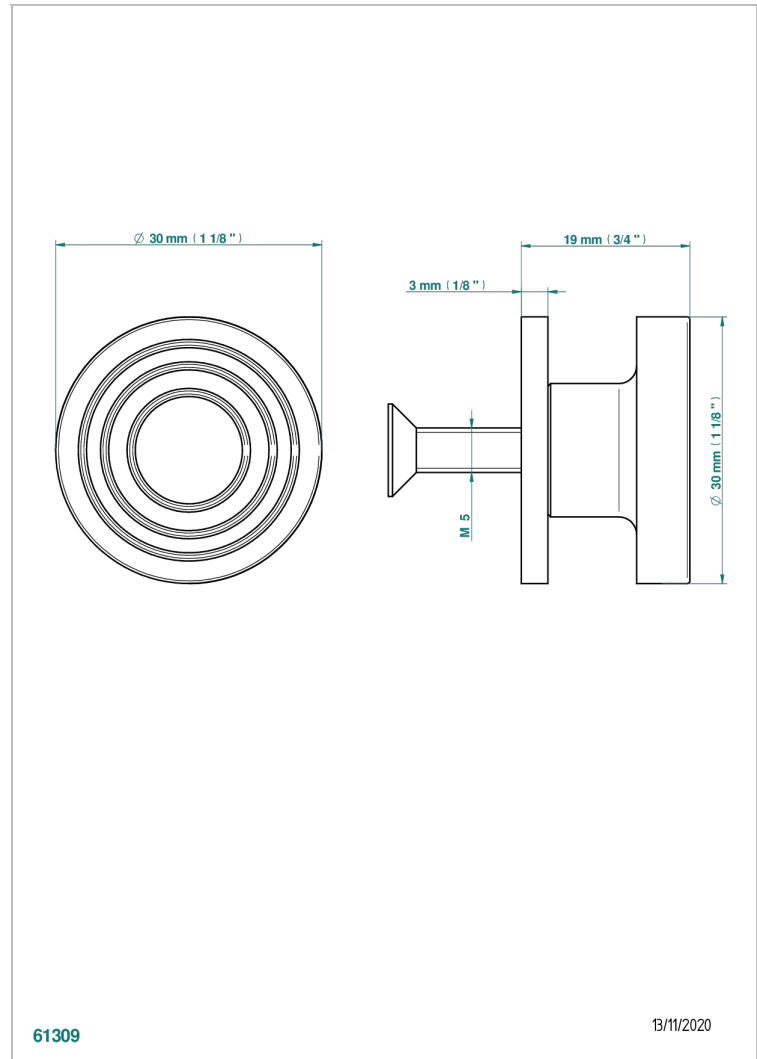

GRAND CENTRAL WHITE ONYX WITH LEVER HANDLES

U9S-26BP

Medium size knob

CHARACTERISTIC

- Grand central White Onyx with lever handles
- Medium size knob

AVAILABLE FINITIONS

Antique nickel - H28
Black ceram - D30
Blush PVD - H62
Brass color PVD - H49
Brown bronze color PVD - F33
Gold color PVD - H52