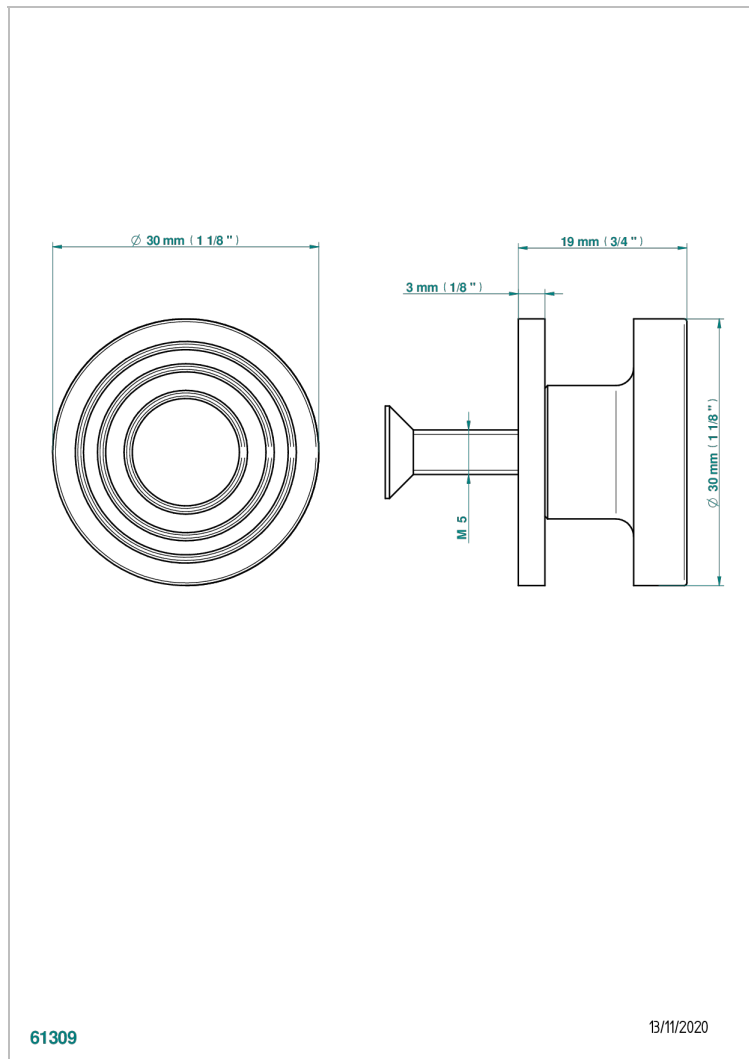

GRAND CENTRAL WHITE ONYX WITH LEVER HANDLES

U9S-26BP

中号按钮

特色

- Grand central White Onyx with lever handles
- 中号按钮

可选饰面

Black ceram - D30
Blush PVD - H62
Graphite PVD - H64
Matt Umber PVD - H67
Matt blush PVD - H60
Matt graphite PVD - H65