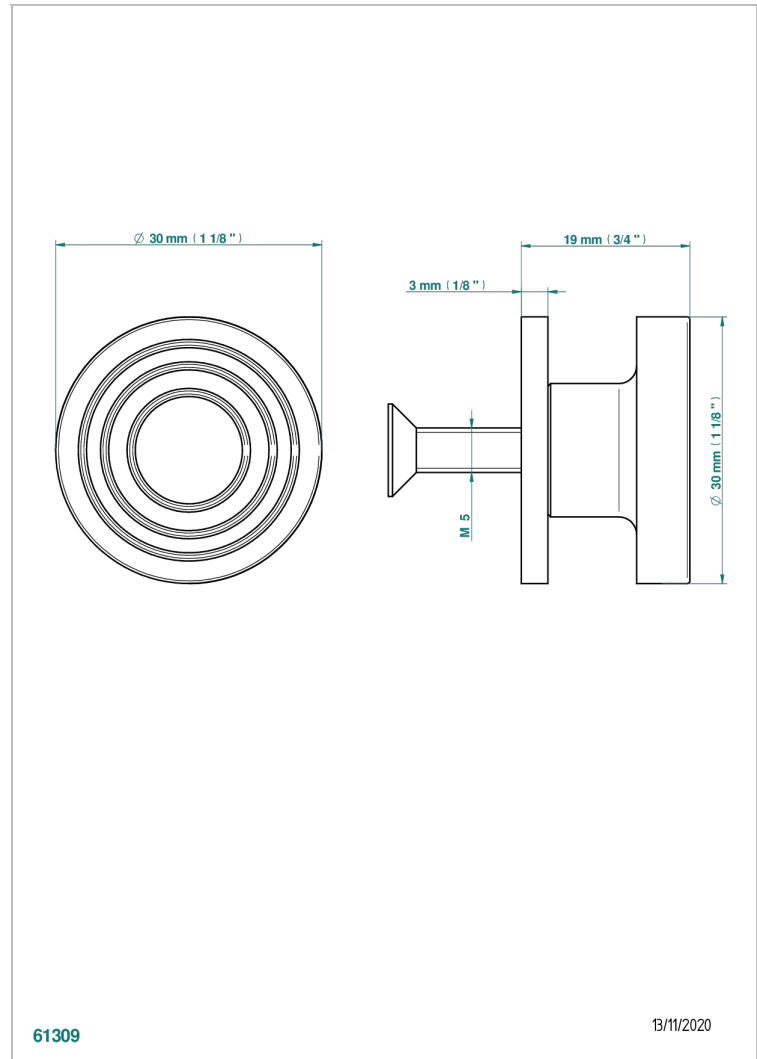

GRAND CENTRAL BLACK ONYX WITH LEVER HANDLES

U9N-26BP

Medium size knob

CHARACTERISTIC

- Grand central Black Onyx with lever handles
- Medium size knob

AVAILABLE FINITIONS

Black ceram - D30
Blush PVD - H62
Brass color PVD - H49
Brown bronze color PVD - F33
Chrome polished - A02
Copper antique matt, coated - H07