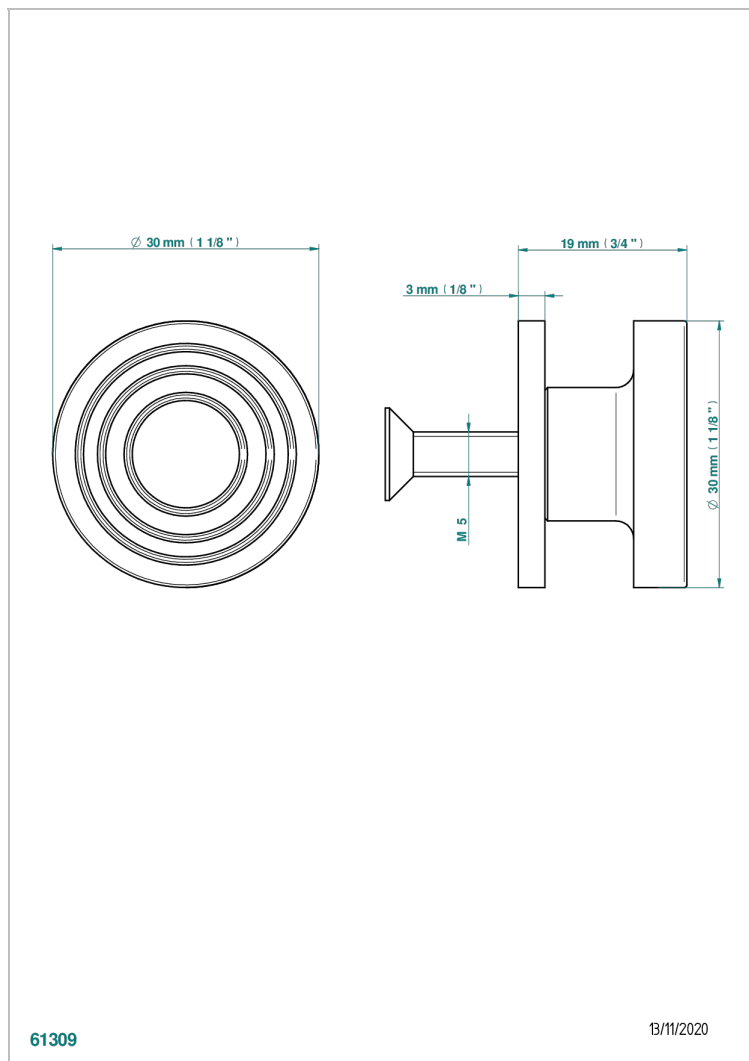

GRAND CENTRAL BLACK ONYX WITH LEVER

U9N-26BP

Medium size knob

CHARACTERISTIC

- Grand central Black Onyx with lever
- Medium size knob

AVAILABLE FINITIONS

Antique nickel - H28
Black ceram - D30
Blush PVD - H62
Brass color PVD - H49
Brown bronze color PVD - F33
Gold color PVD - H52